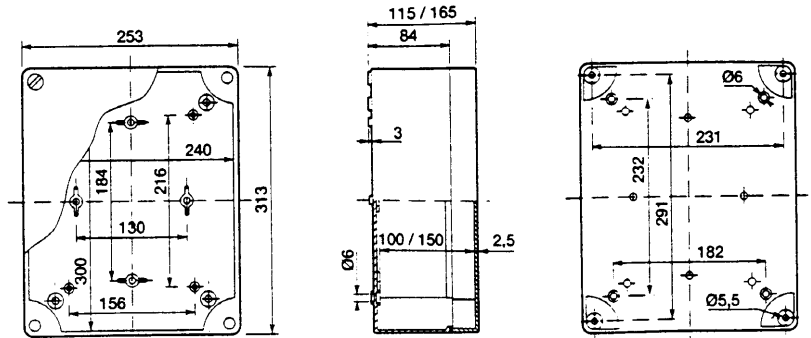

accessories

O/code	description	pack qty
09184	M 4 brass insert	50

dimensions

see pages

29 - 30

dimensions

O/code: 02560-02565-02561-02562-02566

O/code: 03080-03085-03081-03082

O/code: 03640-03645-03641-03620-03625-03621-03622-03626-03623-03667-03670-03671

O/code: 03750-03740-03752-03760-03761-03762-03763-03770

O/code: 03434-03435-03444-03454

O/code: 03710-03700

dimensions

O/code: 03900-03910-03911-
03902-03912-03913-
03905-03908