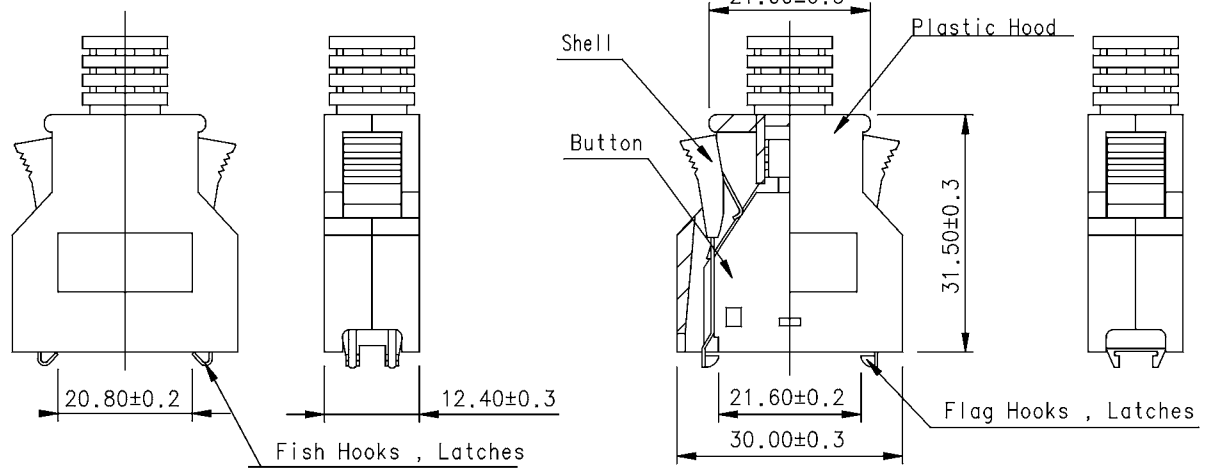

SS: Flag Hooks

LS: Fish Hooks

MD5 PL 20 S75 D BK

SERIES

plastic hood with inner shell

SIZE

Entry and hole size :

- S60 : straight entry dia. 6,00
- S65 : straight entry dia. 6,50 (std)
- S70 : straight entry dia. 7,00 (std)
- S75 : straight entry dia. 7,50

Spring latches :

- C : fish hook
- D : flag hook

COLOUR

- BK : black
- IV : ivory
- LG : light grey
- DG : dark grey
- GR : green
- YE : yellow

FEATURES:

- Plastic hood with spring latches
- Steel inner shell
- Full EMI/RFI shielded

MATERIALS:

- Hood: Plastic ABS PA-707
- Inner Shell: Steel , Nickel plated
- Latch :Phosphor bronze , Nickel plated
- Latch: Stainless steel

Amphenol Socapex		TOL. GEN.							
Usine de Dole		VOLUME PIECE							
		SURFACE PIECE							
		PROTECTION							
ECH. 1,5 ENS.		TRAITEMENT							
N SERIE		MATERIE							
DATE DU TIRAGE		DOSSIER							
DESIGNATION		CLIENT							
MINI D SERIES		MODIFICATIONS							
		EXEC. DATE							
		ATO 30/05 2005							
		Approb							
		IND.							
		N INTERNE							
		MD5 PL 20							