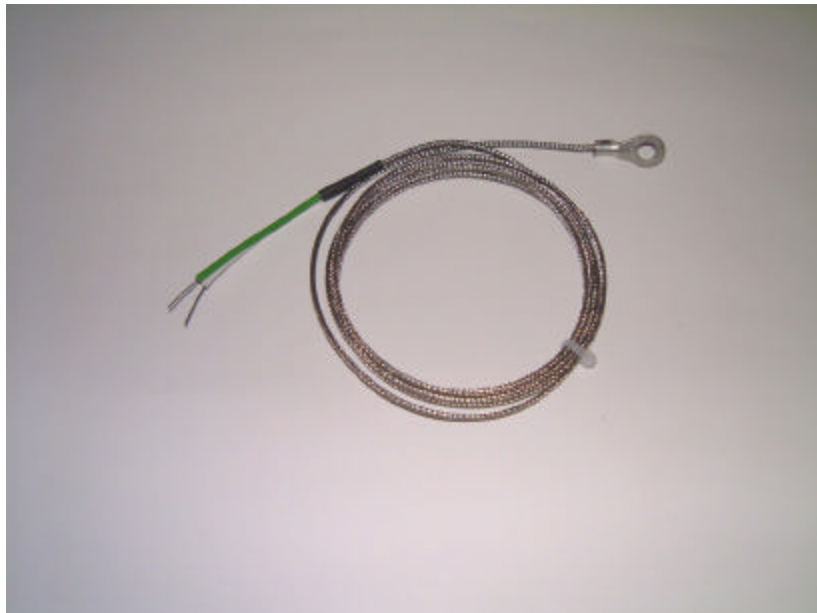

WASHER THERMOCOUPLE up to 350°C

A type J or K thermocouple housed in a washer eyelet

- 1 Grounded tip for fast response
- 2 Washer with 6mm clearance hole
- 3 2m glassfibre stainless steel braided extension lead, 7/0.2mm

Dimensions & Codes

	Farnell code	LAB code
Type J, 2m lead	8597944	FW-J-2M
Type K, 2m lead	8597952	FW-K-2M

Data Ref: FAR 36