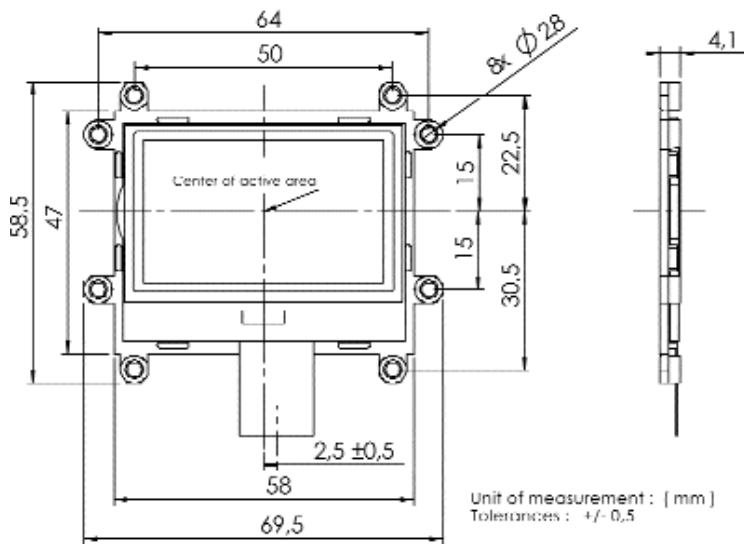

Mounting Bezel for BTHQ 128064AVD-COG

- Fast and easy to use
- Variable mounting possibilities due to break away mounting holes
- Material: Polycarbonate PC white (UL 94v0)

- Advantages of Chip on Glass design
- Simple mounting
- Reduces development time

Reflective Version (P/N BT21013)

LED Version (P/N BT21014)