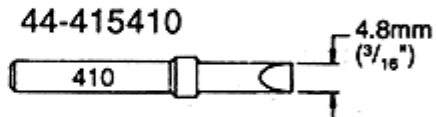

TIP CHART FOR LEAD FREE SOLDER/DESOLDER STATION LF-8000

LEAD FREE SOLDERING TIPS (PREMIUM)

STANDARD SOLDERING TIPS

SMD Tip Adapter

SMD Blade Tip For Soldering
SOIC & PLCC

DESOLDERING TIPS

44-915410 (D10)

44-915415 (D15)