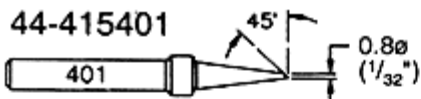

TIP CHART FOR LEAD FREE SOLDER/DESOLDER STATION LF-8000

LEAD FREE SOLDERING TIPS (PREMIUM)

STANDARD SOLDERING TIPS

SMD Tip Adapter

SMD Blade Tip For Soldering
SOIC & PLCC

DESOLDERING TIPS

44-915410 (D10)

44-915415 (D15)