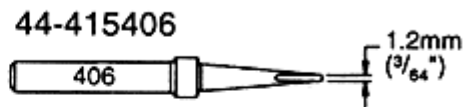

TIP CHART FOR LEAD FREE SOLDER/DESOLDER STATION LF-8000

LEAD FREE SOLDERING TIPS (PREMIUM)

STANDARD SOLDERING TIPS

SMD Tip Adapter

SMD Blade Tip For Soldering
SOIC & PLCC

DESOLDERING TIPS

44-915410 (D10)

44-915415 (D15)