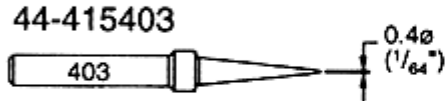

TIP CHART FOR LEAD FREE SOLDER/DESOLDER STATION LF-8000

LEAD FREE SOLDERING TIPS (PREMIUM)

STANDARD SOLDERING TIPS

SMD Tip Adapter

SMD Blade Tip For Soldering
SOIC & PLCC

DESOLDERING TIPS

44-915410 (D10)

44-915415 (D15)