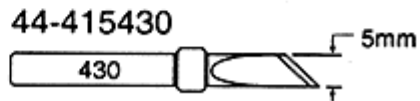

TIP CHART FOR LEAD FREE SOLDER/DESOLDER STATION LF-8000

LEAD FREE SOLDERING TIPS (PREMIUM)

STANDARD SOLDERING TIPS

SMD Tip Adapter

SMD Blade Tip For Soldering
SOIC & PLCC

DESOLDERING TIPS

44-915410 (D10)

44-915415 (D15)