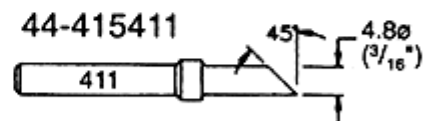

TIP CHART FOR LEAD FREE SOLDER/DESOLDER STATION LF-8000

LEAD FREE SOLDERING TIPS (PREMIUM)

STANDARD SOLDERING TIPS

SMD Tip Adapter

SMD Blade Tip For Soldering
SOIC & PLCC

DESOLDERING TIPS

44-915410 (D10)

44-915415 (D15)