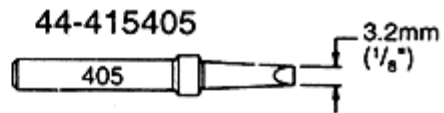

TIP CHART FOR LEAD FREE SOLDER/DESOLDER STATION LF-8000

LEAD FREE SOLDERING TIPS (PREMIUM)

STANDARD SOLDERING TIPS

SMD Tip Adapter

SMD Blade Tip For Soldering
SOIC & PLCC

DESOLDERING TIPS

44-915410 (D10)

44-915415 (D15)