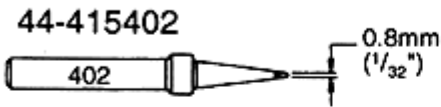

TIP CHART FOR LEAD FREE SOLDER/DESOLDER STATION LF-8000

LEAD FREE SOLDERING TIPS (PREMIUM)

STANDARD SOLDERING TIPS

SMD Tip Adapter

SMD Blade Tip For Soldering
SOIC & PLCC

DESOLDERING TIPS

44-915410 (D10)

44-915415 (D15)