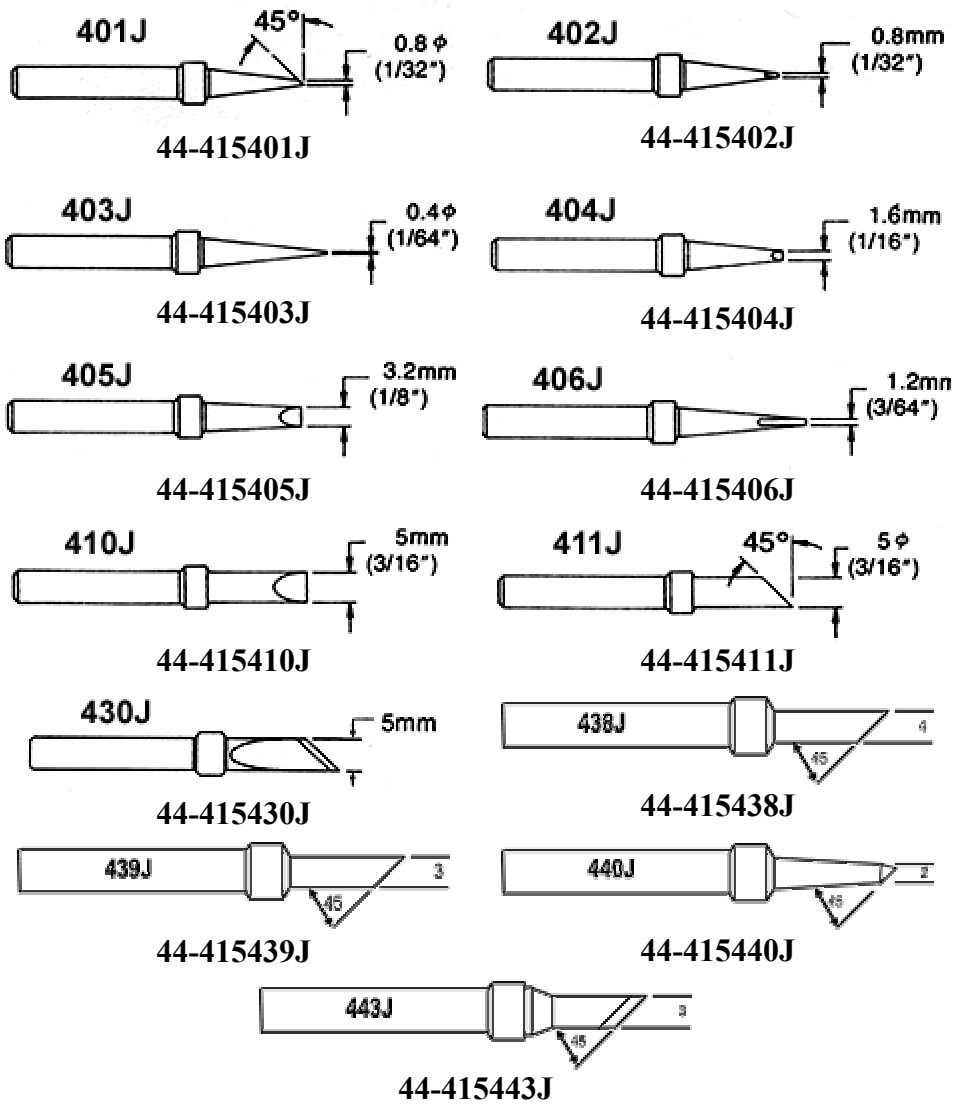

TIP CHART FOR LEAD FREE SOLDER/DESOLDER STATION LF-8000

LEAD FREE SOLDERING TIPS (PREMIUM)

STANDARD SOLDERING TIPS

SMD Tip Adapter

SMD Blade Tip For Soldering
SOIC & PLCC

DESOLDERING TIPS

44-915410 (D10)

44-915415 (D15)