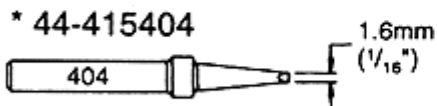

TIP CHART FOR LEAD FREE SOLDER/DESOLDER STATION LF-8000

LEAD FREE SOLDERING TIPS (PREMIUM)

STANDARD SOLDERING TIPS

SMD Tip Adapter

SMD Blade Tip For Soldering
SOIC & PLCC

DESOLDERING TIPS

44-915410 (D10)

44-915415 (D15)