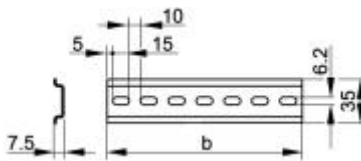

Support rails TS 35

[Print page](#)

Article number: 62405-001
Delivery quantity: kit

Item	Qty	Description
1	4	Support rail, St, 1 mm, zinc-plated, assembly kit included in basic case

Technical data:

Description	B	b
Support rail TS 35/7.5 (EN 50022)	150 mm	135 mm

Technical data:

B = case width, b = support rail length

Notes:

- Assembly rail required for internal configuration of installation case