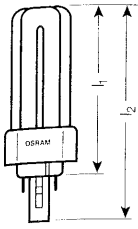

OSRAM DULUX® T FOR CONVENTIONAL CONTROL GEAR (CCG)