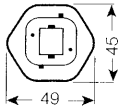

OSRAM DULUX® T FOR CONVENTIONAL CONTROL GEAR (CCG)