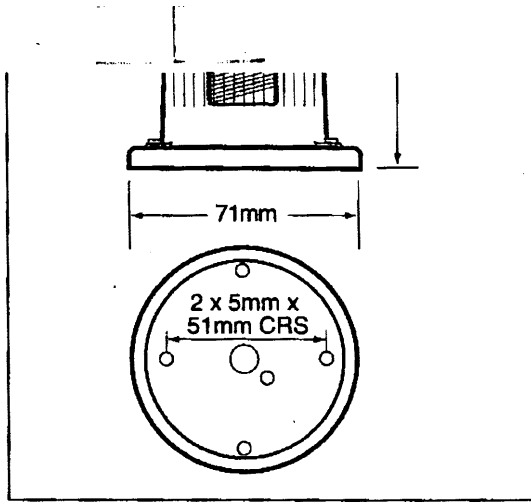

309-9544

Ac~ Ba15d x 15w 0.12 A  
 Ac~ Ba15d x 15w 0.05 A

04

05

65

50/60 Hz

Kg 0.17

**LAMENT BEACONS**

Voltage: Light Source: Current:

c/Dc ~ Ba15d x 21w 1.75 A  
 c/Dc ~ Ba15d x 21w 0.88 A  
 Ac ~ Ba15d x 15w 0.12 A  
 Ac~ Ba15d x 15w 0.05 A

~~50019FA~~

50019FA

04

05

65

50/60 Hz

Kg 0.17

**LAMENT BEACONS**

Voltage: Light Source: Current:

c/Dc ~ H1 x 55w 4.60 A  
 c/Dc ~ H1 x 70w 2.90 A  
 c/Dc ~ Ba15d x 48w 4.00 A  
 c/Dc ~ Ba15d x 48w 2.00 A  
 c --- Ba15d x 48w 1.00 A