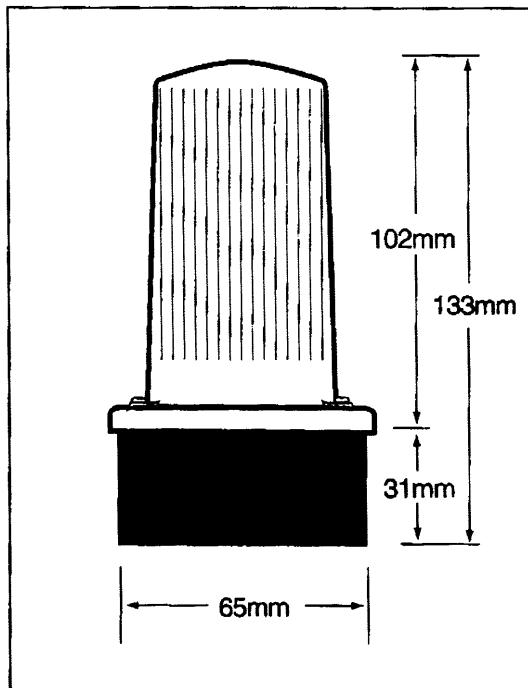

309-9544

Ac~ Ba15d x 15w 0.12 A  
 Ac~ Ba15d x 15w 0.05 A

04

05

65

50/60 Hz

Kg 0.17

**LAMENT BEACONS**

Voltage: Light Source: Current:

c/Dc ~ Ba15d x 21w 1.75 A  
 c/Dc ~ Ba15d x 21w 0.88 A  
 Ac ~ Ba15d x 15w 0.12 A  
 Ac~ Ba15d x 15w 0.05 A

~~50019FA~~

50019FA

04

05

65

50/60 Hz

Kg 0.17

**LAMENT BEACONS**

Voltage: Light Source: Current:

c/Dc ~ H1 x 55w 4.60 A  
 c/Dc ~ H1 x 70w 2.90 A  
 c/Dc ~ Ba15d x 48w 4.00 A  
 c/Dc ~ Ba15d x 48w 2.00 A  
 c --- Ba15d x 48w 1.00 A