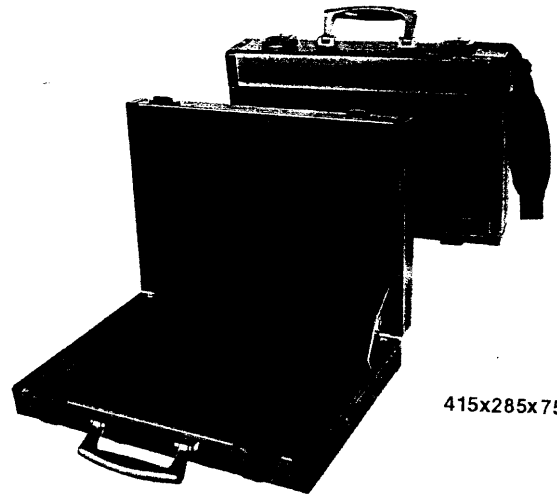

3125105

460x340x160mm

9PK-730

460x340x160mm

9PK-800

Aluminum Tool Case
W/Documents Folder

415x285x75mm

9PK-990E

470x350x170mm

8PK-747

8PK-750S

320X230X160mm

460X340X160mm