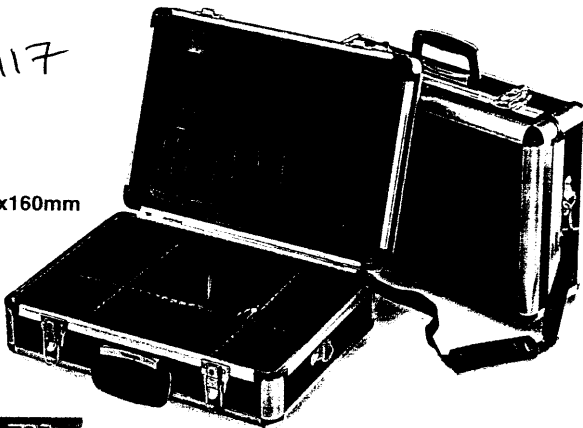

Aluminium Frame Tool Case

8PK-760

3125129

362x220x245mm

8PK-750

3125117

460x340x160mm

8PK-735

3125105

460x340x160mm

9PK-730

460x340x160mm

9PK-800

Aluminum Tool Case
W/Documents Folder

415x285x75mm

9PK-990E

470x350x170mm

8PK-747

8PK-750S

320X230X160mm

460X340X160mm