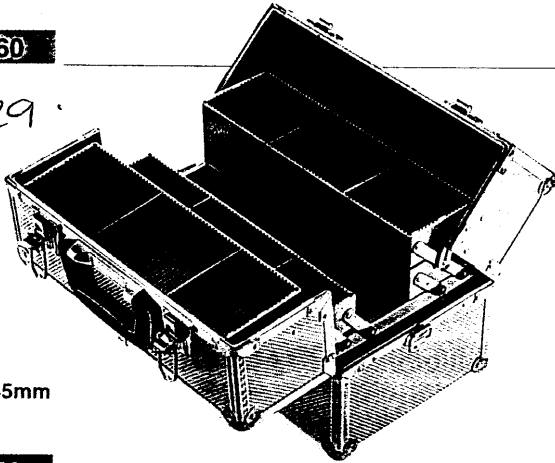

Aluminium Frame Tool Case

8PK-760

3125129

362x220x245mm

8PK-750

3125117

460x340x160mm

8PK-735

3125105

460x340x160mm

9PK-730

460x340x160mm

9PK-800

Aluminum Tool Case
W/Documents Folder

415x285x75mm

9PK-990E

470x350x170mm

8PK-747

8PK-750S

320X230X160mm

460X340X160mm