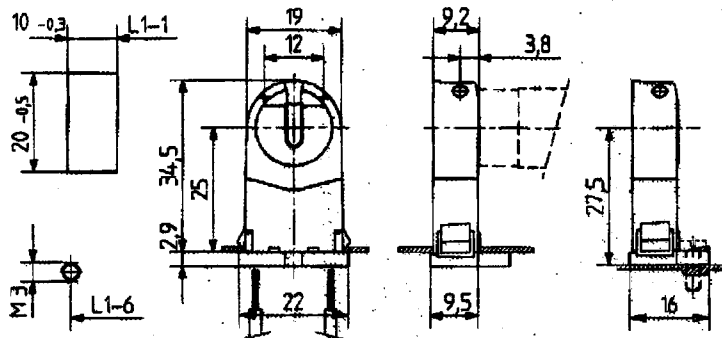

Snap in / screw fixing foot
Lamp centre:
15.8 / 18.7 mm

pkg. wt. part no.
1000 3g 26.620.1003.50

Special model
Snap in / screw fixing foot
Lamp centre:
25 / 27.5 mm

1000 3g 26.620.1002.50