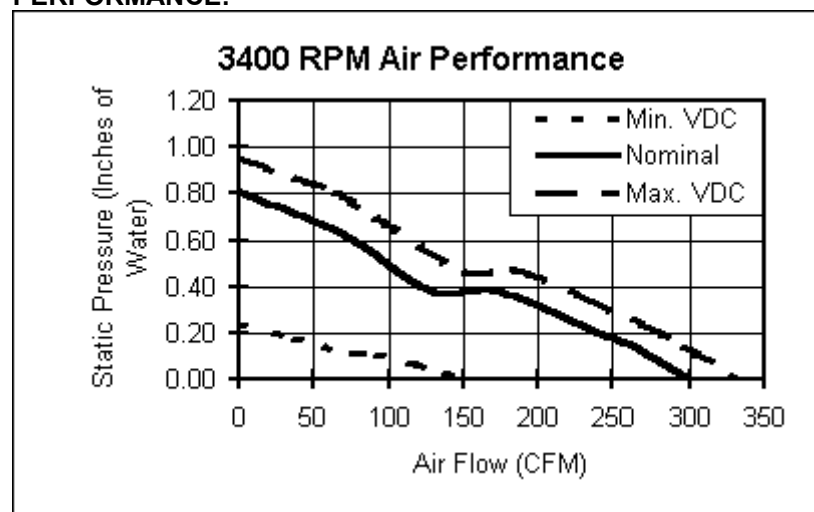

Falcon® DC***Brushless DC Tubeaxial Fan*****FEATURES:**

- Size: 6.75" sq. x 2.165" deep (171.5mm x 55.0mm)
- Air Flow: 360 CFM
- Voltage: 12, 24, & 48 VDC
- Operating Temperature Range: -10°C to +70°C
- Storage Temperature Range: -40°C to +85°C
- Ball Bearings
- 12" Leadwires, 22 AWG, or Terminals
- Weight: 1.84 Lbs. (.84 Kg)

**PERFORMANCE:**

SPECIFICATIONS:

Model No.	Part No.	(VDC)	Watts	Running Current (amps)	Locked Rotor Current (Amps)	RPM	CFM	Noise (dBA)	Features
FDI2B3	031654	12	34.8	2.900	4.500	3400	300	57	1,3
FD24B3	031653	24	41.0	1.700	3.500	3400	300	57	1,3
FD24B4	031766	24	41.0	1.700	3.500	3400	300	57	2,3
FDD24Z3A2	039637	24	51.0	2.200	2.500	4200	360	57.8	1,3
FD48B3	031652	48	34.5	0.720	1.300	3400	300	57	1,3
FDD48Z3A2	039638	48	51.0	1.100	1.250	4200	360	57.8	1,3

Click here to view diagram - [FalconDC.gif](#) (99K)

FEATURES:

1. Leadwires
2. Terminals
3. Ball Bearings
4. Sleeve Bearings
5. Tachometer Output
6. Thermal Speed Control
7. Programmable Speed Control
8. Fan Performance Sensor