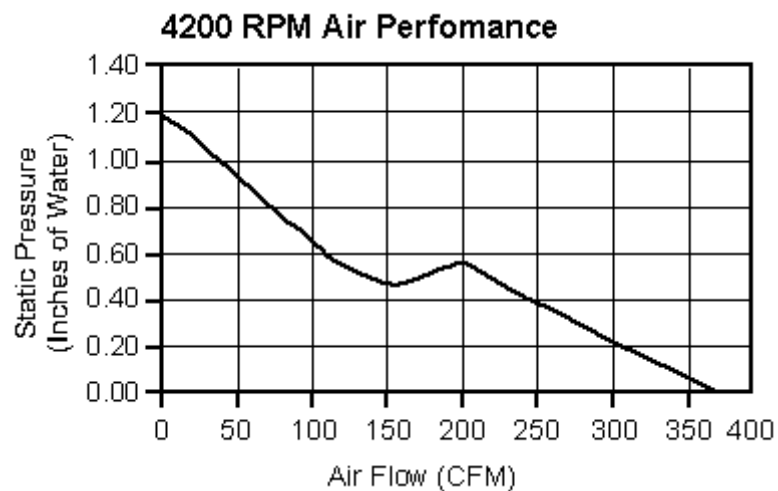

Falcon® DC***Brushless DC Tubeaxial Fan*****FEATURES:**

- Size: 6.75" sq. x 2.165" deep (171.5mm x 55.0mm)
- Air Flow: 360 CFM
- Voltage: 12, 24, & 48 VDC
- Operating Temperature Range: -10°C to +70°C
- Storage Temperature Range: -40°C to +85°C
- Ball Bearings
- 12" Leadwires, 22 AWG, or Terminals
- Weight: 1.84 Lbs. (.84 Kg)

**PERFORMANCE:**

SPECIFICATIONS:

Model No.	Part No.	(VDC)	Watts	Running Current (amps)	Locked Rotor Current (Amps)	RPM	CFM	Noise (dBA)	Features
FDI2B3	031654	12	34.8	2.900	4.500	3400	300	57	1,3
FD24B3	031653	24	41.0	1.700	3.500	3400	300	57	1,3
FD24B4	031766	24	41.0	1.700	3.500	3400	300	57	2,3
FDD24Z3A2	039637	24	51.0	2.200	2.500	4200	360	57.8	1,3
FD48B3	031652	48	34.5	0.720	1.300	3400	300	57	1,3
FDD48Z3A2	039638	48	51.0	1.100	1.250	4200	360	57.8	1,3