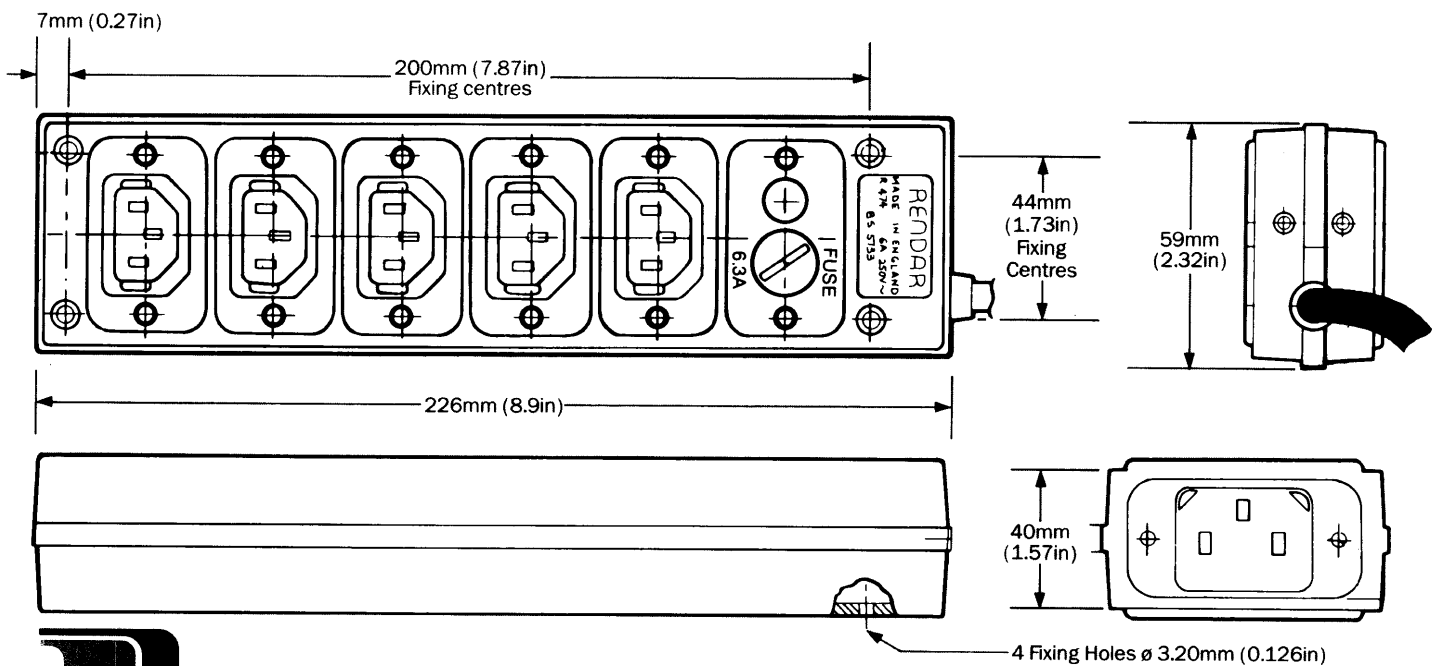

Overall Dimensions

Ordering Code

R.474 X X X 00

0	Shuttered
1	Unshuttered

*0	4 Outlets only
1	4 Outlets, Neon & Fuse
*2	5 Outlets only
3	5 Outlets Neon & Fuse
*4	6 Outlets only

0	Appliance Inlet
1	Filter & Appliance Inlet
2	Cable
3	Cable & Plug
4	Filter & Cable
5	Filter, Cable & Plug

*Not available with Filter

Technical Specifications

MATERIAL:	Tough-grade ABS
VOLTAGE:	250V AC
CURRENT:	6 Amp Max.
FUSE:	5x20mm 6.3 Amp
OUTLET MATERIAL:	UL94VO

Overall Dimensions

Rendar Limited
 Durban Road, South Bersted,
 Bognor Regis, West Sussex PO22 9RL
 Telephone: (0243) 825811
 Telex: 86120
 Fax: Gp III (0243) 861232