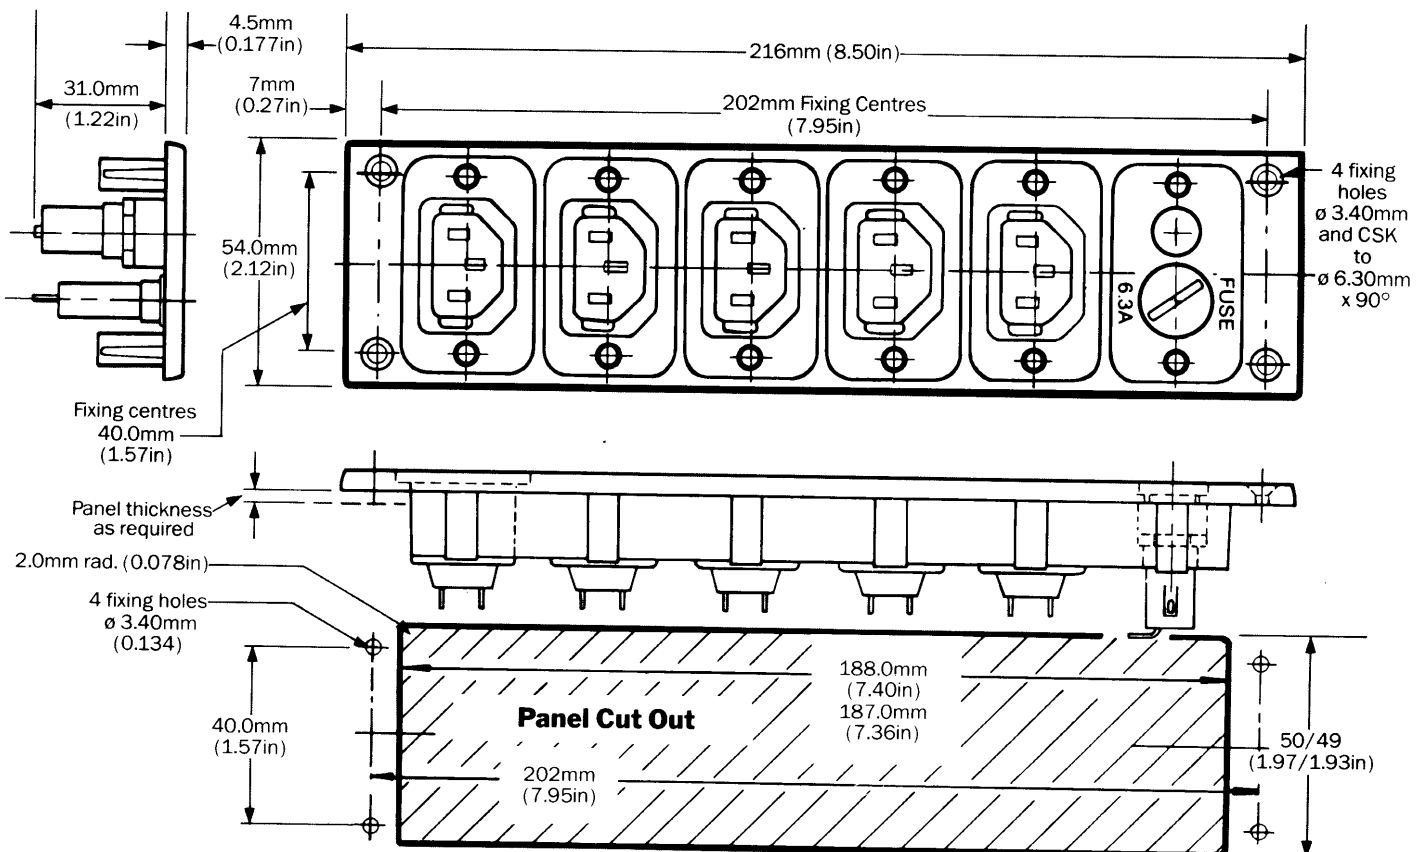

The Stripbloc is available with the following options.

1) Fitted with fixed 2 metre cable (13 amp plug optional). 6 sockets or 5 sockets with neon indicator and fuse. 2) Standard CEE 22 mains inlet. 3) Mains inlet filter version with 4 or 5 sockets. This version is particularly suited to sensitive electrical equipment where 'clean' power is essential for optimum performance. **CEE 22 straight and right angle re-wireable plugs R473.2 and R473.3 are available for use with the outlet.** A standard 13 Amp moulded plug with 2 metres of cable and a CEE 22 plug for the inlet and filter versions are also available.

Overall Dimensions

Ordering Code

R.474 X X X 00

0	Shuttered
1	Unshuttered

*0	4 Outlets only
1	4 Outlets, Neon & Fuse
*2	5 Outlets only
3	5 Outlets Neon & Fuse
*4	6 Outlets only

0	Appliance Inlet
1	Filter & Appliance Inlet
2	Cable
3	Cable & Plug
4	Filter & Cable
5	Filter, Cable & Plug