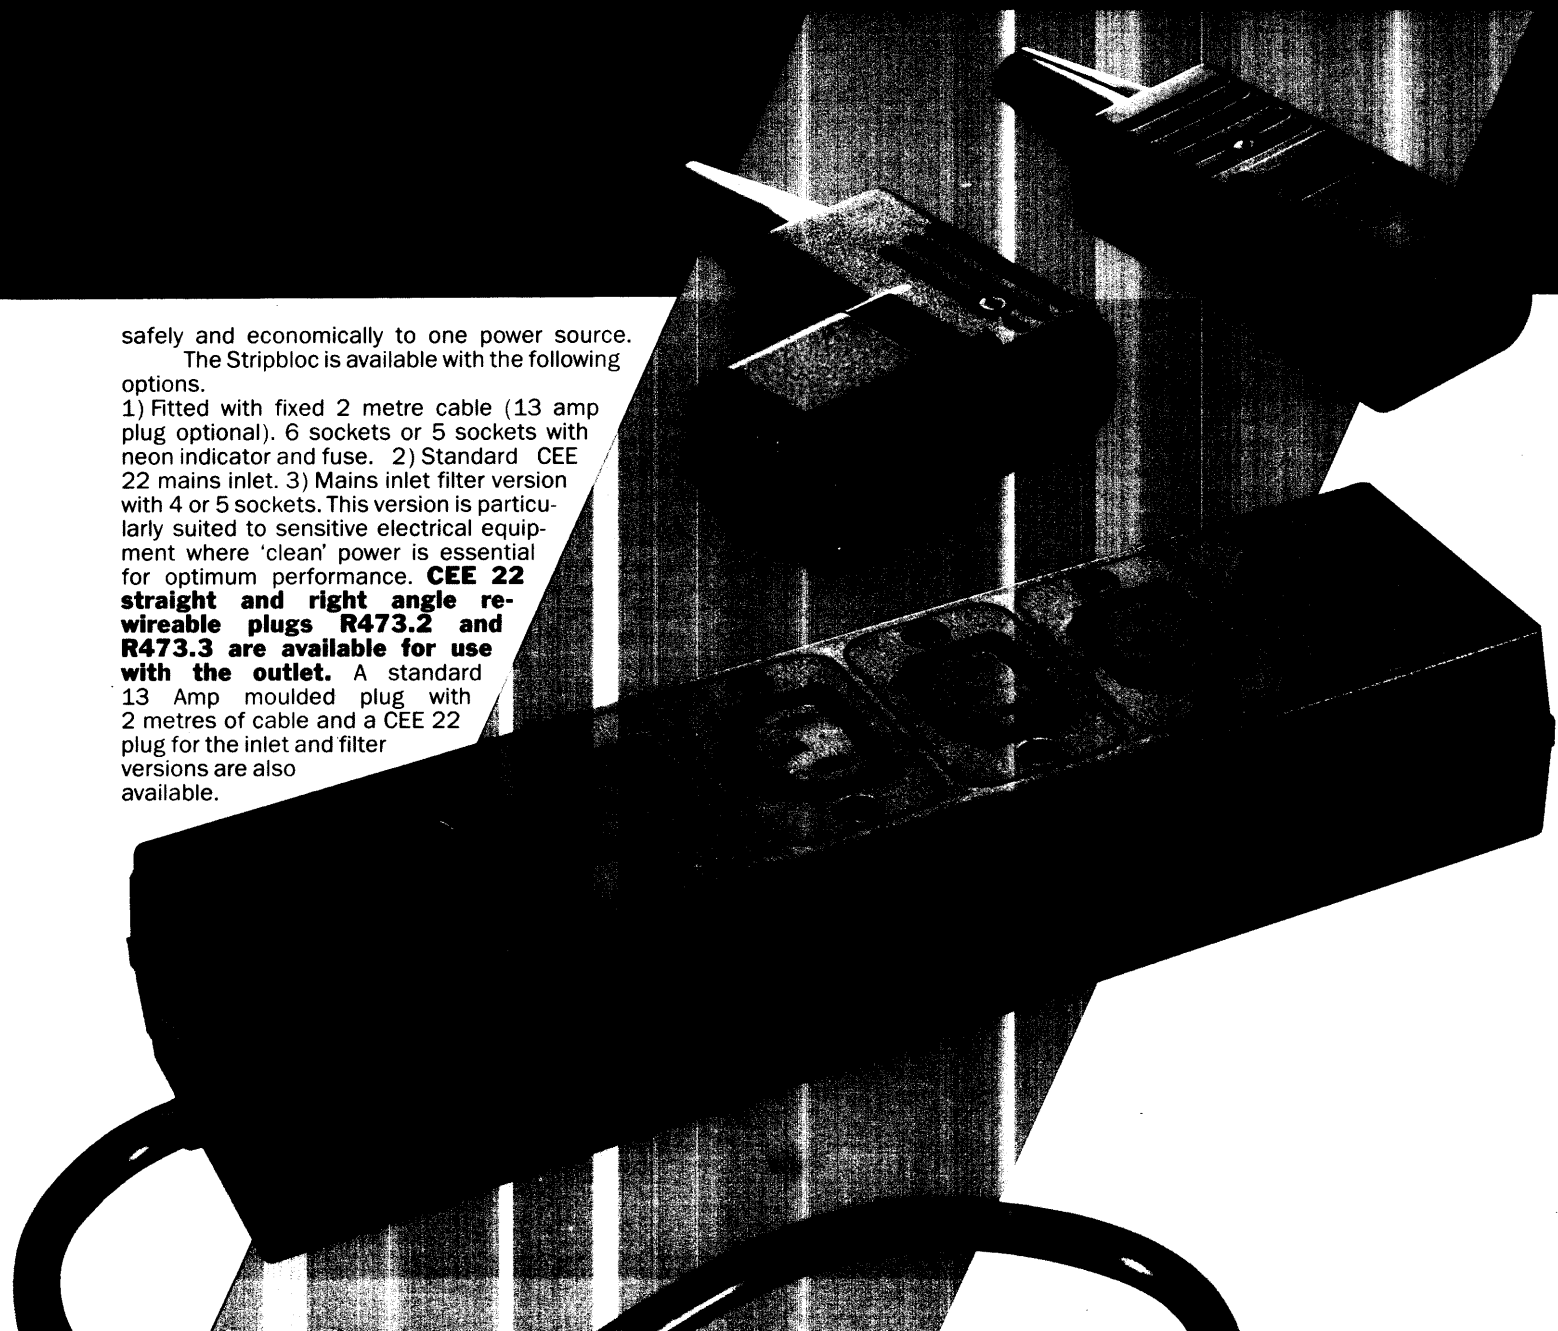

The Stripbloc is available with the following options.

1) Fitted with fixed 2 metre cable (13 amp plug optional). 6 sockets or 5 sockets with neon indicator and fuse. 2) Standard CEE 22 mains inlet. 3) Mains inlet filter version with 4 or 5 sockets. This version is particularly suited to sensitive electrical equipment where 'clean' power is essential for optimum performance. **CEE 22 straight and right angle re-wireable plugs R473.2 and R473.3 are available for use with the outlet.** A standard 13 Amp moulded plug with 2 metres of cable and a CEE 22 plug for the inlet and filter versions are also available.