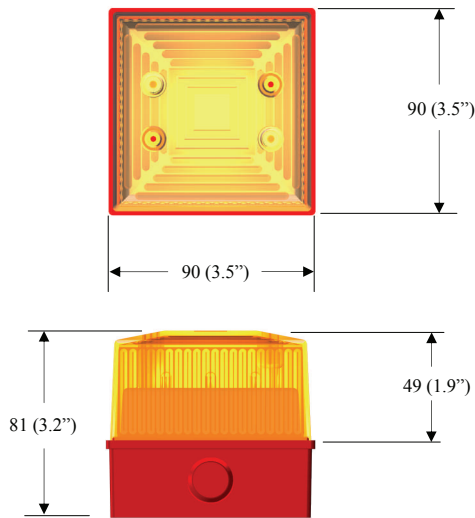

DIMENSIONS (mm)