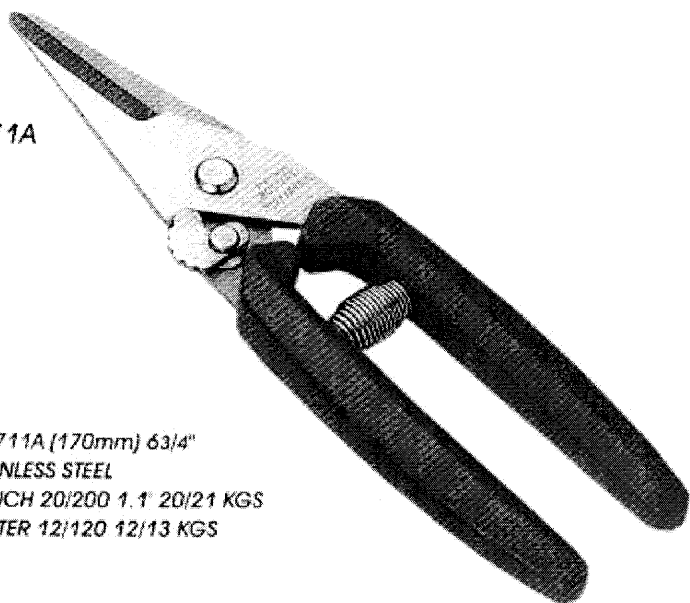

JH-711A

JH-711A (170mm) 63/4"  
STAINLESS STEEL  
POUCH 20/200 1.1' 20/21 KGS  
BLISTER 12/120 12/13 KGS