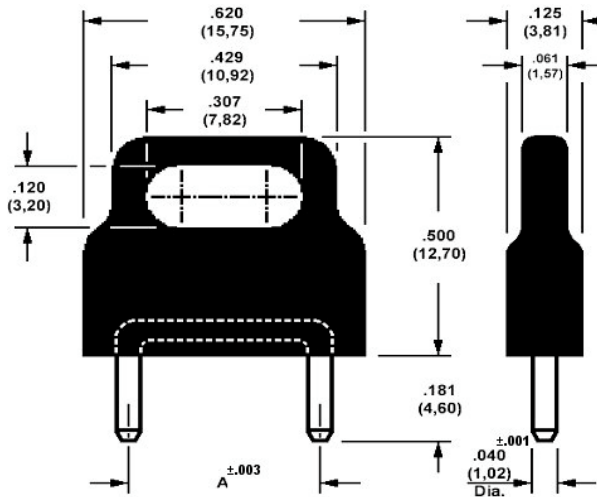

## 461-3771 Shorting Links, insulated, .040 (1,02) diameter pins

(For non-insulated version see 360-0017)

(For narrower pitch between pins, see 461-2871)

### How to order code

**461-3771-XX-03-YY**

Basic Part No XX= A dimension, YY = Colour

DIMENSIONS		
Basic Part No	Dash No	A Dimension
461-3771	-01	.400 (10,16)
	-02	.500 (12,70)

MATERIALS		
Component	Material	Finish (-03)
Pin	Brass	Gold over Nickel
Insulator	Polypropylene	Select colour (see below)