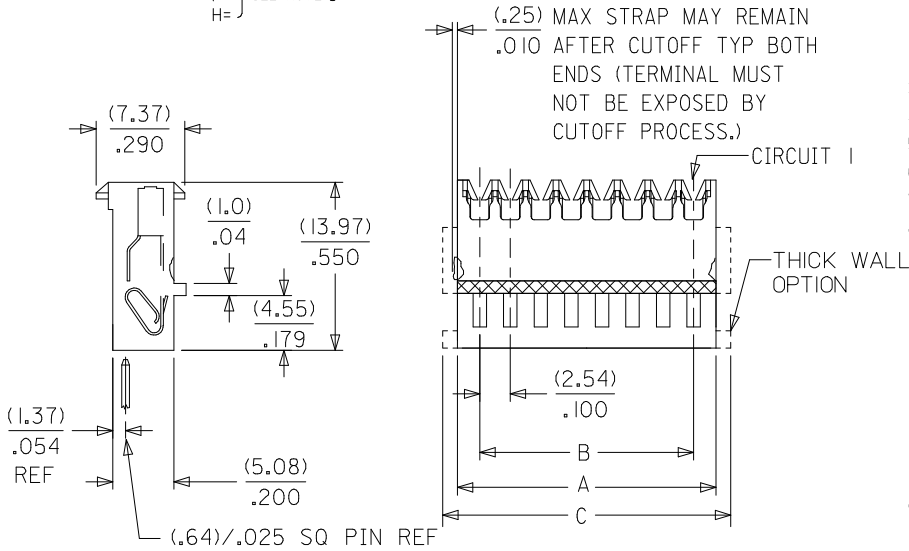

NOTES

- MATERIAL: UNFILLED NYLON, UL94V-2, MOLDED MATERIAL (CLEAR)
- FINISH:
  - (102) OVERALL TIN: (0.00508)/(0.00200 MIN OVER (0.00254)/(0.00100 MIN COPPER.
  - (208) SELECT GOLD: (0.00038)/(0.00015 MIN, \* SELECT TIN: (0.00254)/(0.00100 MIN, OVERALL NICKEL UNDERPLATE: (0.00127)/(0.00050 MIN.
  - (228) SELECT GOLD: (0.00076)/(0.00030 MIN, \* SELECT TIN: (0.00254)/(0.00100 MIN, OVERALL NICKEL UNDERPLATE: (0.00127)/(0.00050 MIN.
  - (501) OVERALL GOLD: (0.00051)/(0.00020 MIN OVER (0.00076)/(0.00030 MIN NICKEL
  - (502) OVERALL GOLD: (0.00051)/(0.00020 MIN OVER (0.00127)/(0.00050 MIN NICKEL.
  - (503) OVERALL GOLD: (0.00076)/(0.00030 MIN OVER (0.00127)/(0.00050 MIN NICKEL.
  - (P909) OVERALL TIN: (0.00254)/(0.00100 MIN. \*THE PRIMARY SHIPPING CARTON WILL BE LABELED COMPLIANT TO RoHS DIRECTIVE 2002/95/EC AND ELV ANNEX II OF DIRECTIVE 2000/53/EC\*. CARTONS WITHOUT THIS LABEL MAY CONTAIN PRODUCT WITH TIN/LEAD PLATINGS.
- PRODUCT SPECIFICATION: PS-7720-001
- PACKAGING: BULK PK-7720-001 SEE CHART
- THESE HOUSINGS ARE FOR USE WITH SINGLE 22 AWG WIRE TERMINATION ONLY
- COLOR STRIPE TO RUN LENGTH OF RIB AS SHOWN (SEE CHART FOR COLOR)
- SEE APPLICATION SPEC SMES-7720-0002 FOR ADDITIONAL INFORMATION.
- WIRE SPECIFICATIONS: SEE SMES-7720-0002 (INSUL. DIA (1.52)/(0.060 MAX)
  - SLOT SIZE A FOR USE WITH: 26 AWG SOLID, STRANDED TINNED
  - SLOT SIZE H FOR USE WITH: 28 AWG SOLID, STRANDED TINNED, AND STRANDED TOPCOAT
  - SLOT SIZE F FOR USE WITH: 24 AWG SOLID, STRANDED TINNED, AND STRANDED TOPCOAT
  - SLOT SIZE E FOR USE WITH: 26 AWG STRANDED TOPCOAT
  - SLOT SIZE G FOR USE WITH: 22 AWG STRANDED TINNED
- THIS PART CONFORMS TO CLASS B REQUIREMENTS OF COSMETIC SPECIFICATION PS-45499-002.