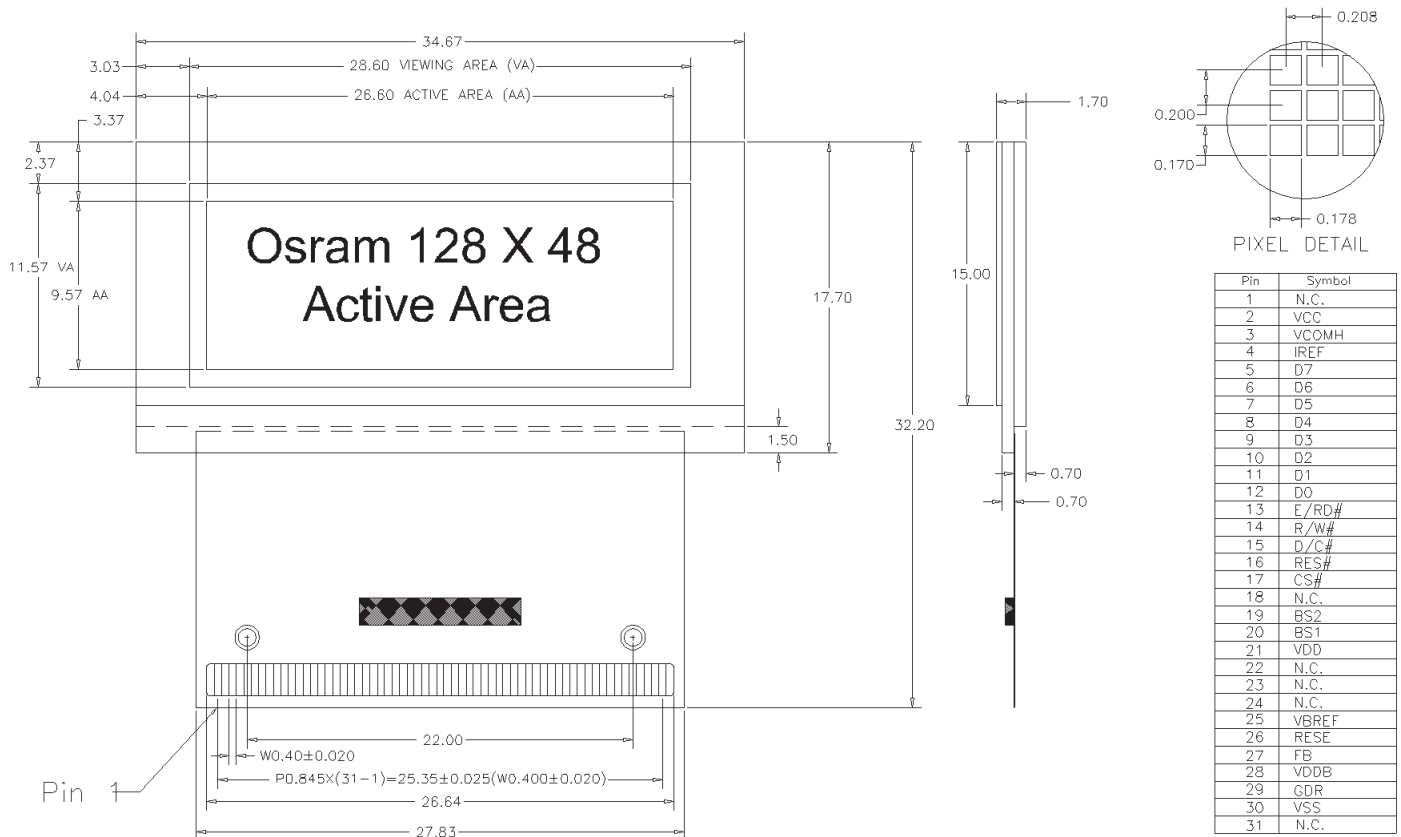

OLED DISPLAY SOLUTIONS

Pictiva™ 1.1-inch 128x48 OLED display

OS128048Px11MxxB10

Features

- RoHS Compliant
- White, Blue, or Area Color options available
- Low-power consumption for battery-powered devices
- 180° viewing angle

Specifications

Display Format	128 Columns x 48 Rows				
Diagonal	1.1 inch				
Pixel Pitch	0.208 (H) mm x 0.200 (W) mm				
Color, Luminance & Lifetime	Color On Demand	CIE x	CIE y	cd/m ²	Lifetime hrs, 25°C
	Elegance Yellow	0.46	0.54	100/200*	40K/10K*
	Lime Green	0.37	0.62	120	10K
	Tiger Orange	0.63	0.37	60	10K
	Galaxy White	0.25	0.25	50	TBA
	Ocean Blue	0.14	0.17	30	TBA
Grayscale	1 bit (contact OSRAM for 4 bit option)				
Active Area	26.60 (W) X 9.57 (H) mm				
Module Size	34.67 (W) X 32.20 (H) X 1.70 (T) mm				
Viewing Angle	180°				
Contrast Ratio	2000:1 dark ambient				
Temperature	-30°C to +70°C Operating				
Voltage	2.4V – 3.5V (Logic) 12V – 13V (OLED Supply)				
Power	0.05 mW (Sleep Mode)				
Interface	Parallel or Serial, TAB interconnect				
Driver	SSD1303/SDD0323 on TAB				
Weight	2.25g nominal				

* High Brightness Mode

Mechanical Dimensions and Pin Description

Ordering Information

Part Number	Order Number	Description
OS128048PN11MY0B10	Q65110A3442	Pictiva™ 1.1 inch 128x48 OLED Display, Elegance Yellow
OS128048PN11MG1B10	Q65110A3443	Pictiva™ 1.1 inch 128x48 OLED Display, Lime Green
OS128048PN11MO1B10	Q65110A3444	Pictiva™ 1.1 inch 128x48 OLED Display, Tiger Orange
OS128048PN11MW1B10	Q65110A4458	Pictiva™ 1.1 inch 128x48 OLED Display, Galaxy White
OS128048PN11MB2B10	Q65110A4459	Pictiva™ 1.1 inch 128x48 OLED Display, Ocean Blue