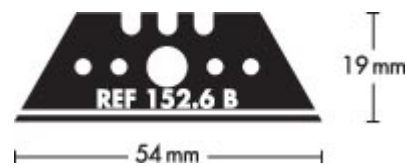

Estey – 73.1.152

- Safety knife with retractable blade and large platform to guide the blade when cutting the centre of boxes.
- This platform also prevents any damage to the goods inside the box.
- Delivered with the premium steel blade 152.6 for use on flexible materials.
- Dimensions (L x W) – 168 x 72 mm.
- Weight 0.54 kg.

Mftrs. Part No.	Blade Thickness	Angle	Hardness	Pack Quantity	Weight Per Pack
152.6	0.6mm	15°- 28.5°	63.9	100	0.38kg
