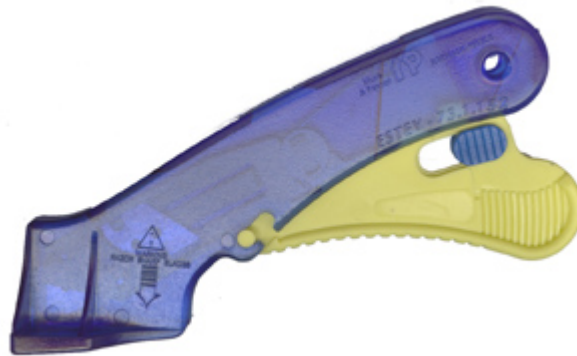

Estey – 73.1.152

- Safety knife with retractable blade and large platform to guide the blade when cutting the centre of boxes.
- This platform also prevents any damage to the goods inside the box.
- Delivered with the premium steel blade 152.6 for use on flexible materials.
- Dimensions (L x W) – 168 x 72 mm.
- Weight 0.54 kg.