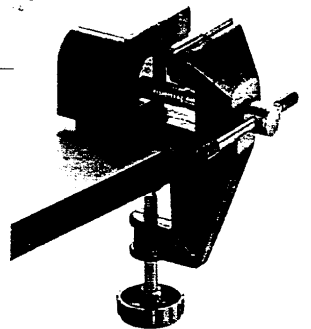

Magnetic pick up

**8PK-320 VCR trouble shooter**

The new VU-THRU is a clear test cartridge that allows operation of a VHS machine as if there were a tape in it. Instantly see the problem. Cuts your diagnostic time to a minimum.

**8PK-374 Hobby Vise**

A small hobbyist's vice. Aluminum die-cast construction. Jaw width: 2.4"/60mm. Max opening: 2"/50mm. Clamp to any surface up to 1"/25mm. Light weight and durable.

- 3x magnifier lens for easier viewing
- Spring-balanced arm positions light where you need it most
- Clamps to bench or desktop