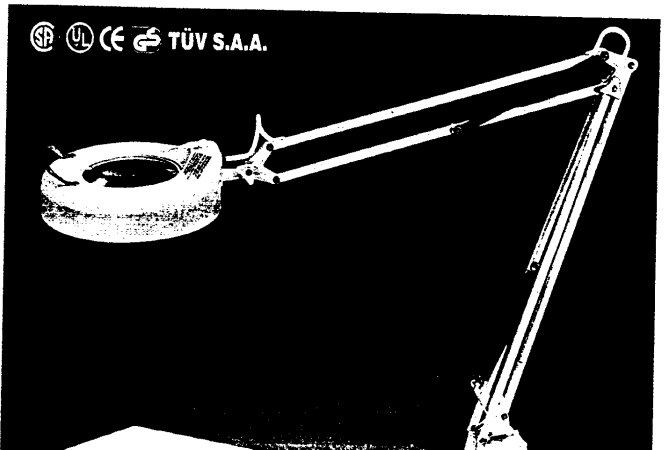

1. Same length as VHS Cassette
2. Same width as VHS Cassette
3. See thru area contact switches
4. Stop points
5. Centering key slot
6. Door switch relief
7. Same height as VHS Cassette
8. Tape pick up finger clearance

**8PK-374 Hobby Vise**

A small hobbyist's vice. Aluminum die-cast construction. Jaw width: 2.4"/60mm. Max opening: 2"/50mm. Clamp to any surface up to 1"/25mm. Light weight and durable.

- 3x magnifier lens for easier viewing
- Spring-balanced arm positions light where you need it most
- Clamps to bench or desktop