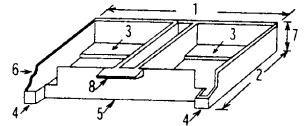

8PK-320 VCR trouble shooter

The new VU-THRU is a clear test cartridge that allows operation of a VHS machine as if there were a tape in it. Instantly see the problem. Cuts your diagnostic time to a minimum.

1. Same length as VHS Cassette
2. Same width as VHS Cassette
3. See thru area contact switches
4. Stop points
5. Centering key slot
6. Door switch relief
7. Same height as VHS Cassette
8. Tape pick up finger clearance