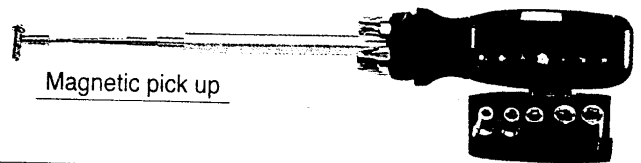

High quality heavy-duty trimming knife manufactured from aluminium frame. saw/knife blades can be fitted with either a wood or PC board.

**8PK-5113 3 in 1 cutter + Saw + Tape Measure 2m / 6ft x 9.5mm**

**Magnifier Workbench Lamps**

Choose between an incandescent and fluorescent light with built-in 3x magnifying lens. Now you can position the light where you need it most, and you'll be able to view objects more easily with the 4" diameter magnifying lens!

808-F300

**8PK-3220 20 in 1 screwdriver with telescoping pick-up tool**

- (A) Regular screwdriver with 13-PC. screw bits 5-PC. sockets and 1-PC socket adaptor fits all kind of jobs.
- (B) Telescoping magnetic pick-up tool (up to 17-1/2" long/440mm) stored inside the tube pulling out to pick-up small metal objects.