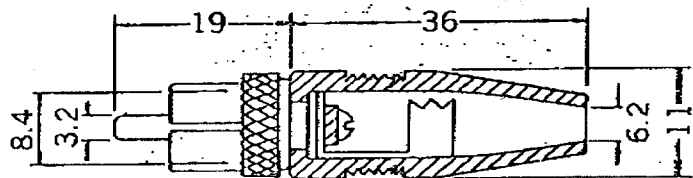

4890.1251

RCA PLUG SOLDERLESS TYPE

Net Weight: 8 gr.

4890.1251

**SCHURTER LTD**

Durban Road  
Bognor Regis  
West Sussex  
PO22 9RX U.K.