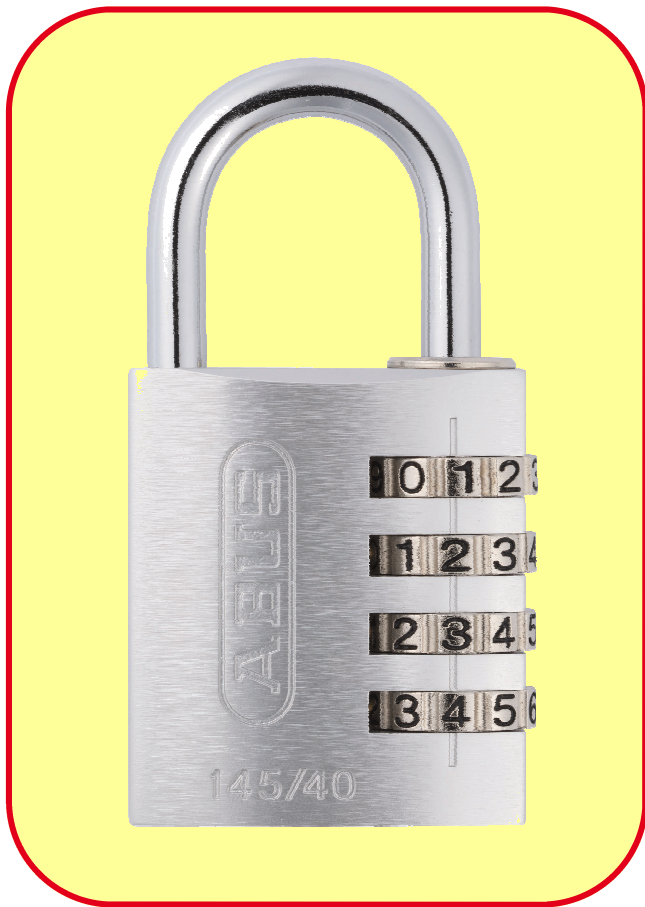

Security Tech Germany

Product Information Sheet

145 40 Silver C Solid Aluminium Combination Padlock

145 40 Silver C

Application

- Internal & external standard security
- For toolboxes, garages, sheds, gates etc.

Operation

- 4 wheel resettable combination

Technology

- Precision extruded, cut & drilled pure aluminium body - Light & strong
- Mechanism & shackle coated to prevent chemical corrosion
- Corrosion resistant anodised coating
- 6mm hardened steel shackle
- 4 wheel resettable combination - Set your own pin
- Security with the convenience of an easy to set combination