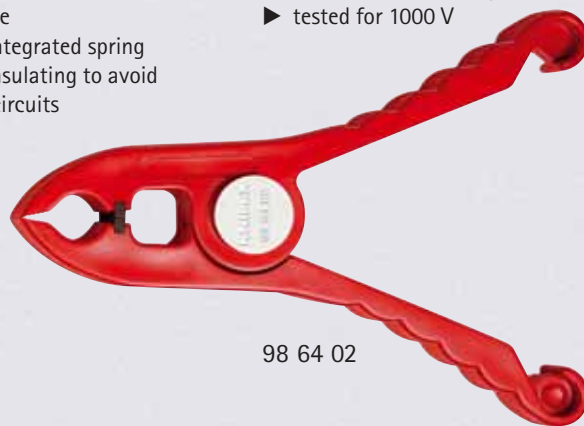

## 98 Insulating Plastic Clamp

1000 V  
VDE 0680/1

- ▶ for holding insulating mats in place
- ▶ with integrated spring
- ▶ fully insulating to avoid short circuits

- ▶ fibreglass reinforced plastics
- ▶ tested for 1000 V

Article-No.	EAN-Code	Clamping capacity		ΔΔ
	4003773-	mm	Length	g
98 64 02	021193	15	150	65

98 64 02

## 98 Plastic Slip-On Caps, conical

1000 V  
VDE 0680/1

- ▶ for protection against bare live cable ends (max. 10 mm dia.)
- ▶ plastic
- ▶ tested for 1000 V

98 65 01

Article-No.	EAN-Code	Conductor key		ΔΔ
	4003773-	mm	Length	g
98 65 01	021209	1	80	7
98 65 02	021216	2	80	7
98 65 03	021223	3	80	7

## 98 Self-Clamping Slip-On Caps

1000 V  
VDE 0680/1

- ▶ for protection against bare live cable ends
- ▶ plastic
- ▶ tested for 1000 V

98 65 30

Article-No.	EAN-Code	Inside dia.		ΔΔ
	4003773-	mm	Length	g
98 65 10	021230	10	80	10
98 65 20	021247	20	100	30
98 65 30	021261	30	110	40