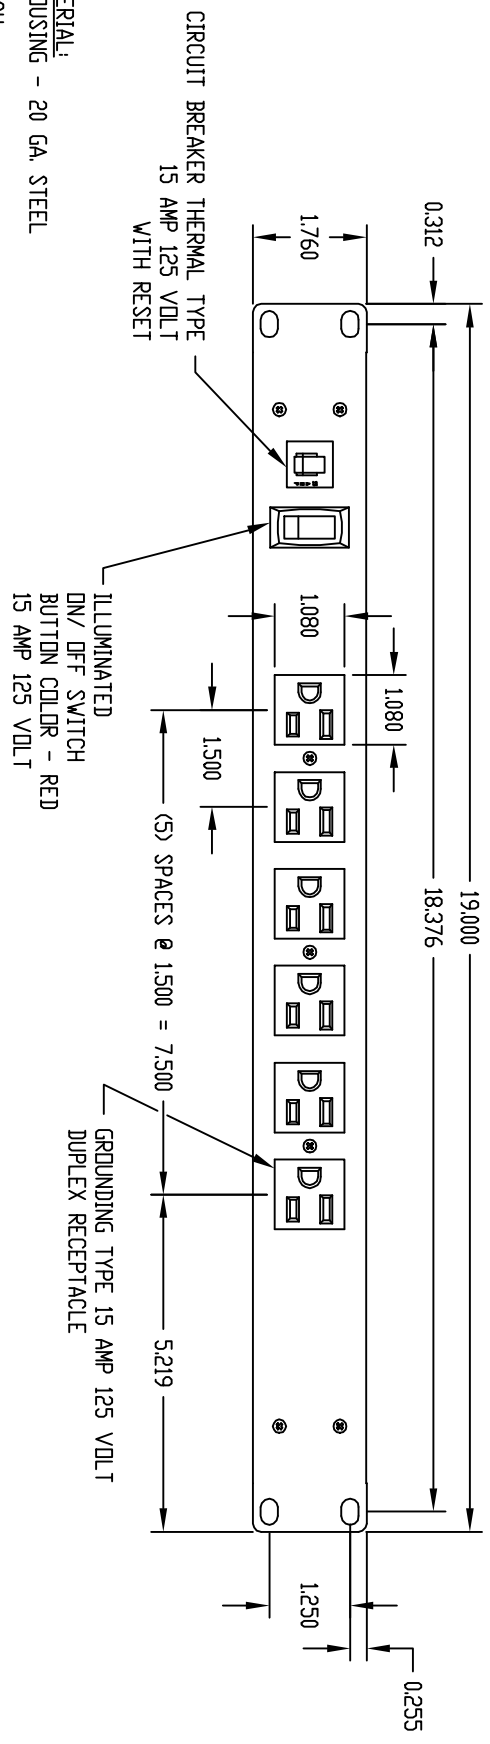

PART NAME

RACKMOUNT POWER OUTLET STRIP

PART No.

PDS-192

MATERIAL:
HOUSING - 20 GA. STEEL

FINISH:
HOUSING - SMOOTH BLACK
FACE PLATE - TEXTURED BLACK
RECEPTACLES & POWER CORD - BLACK