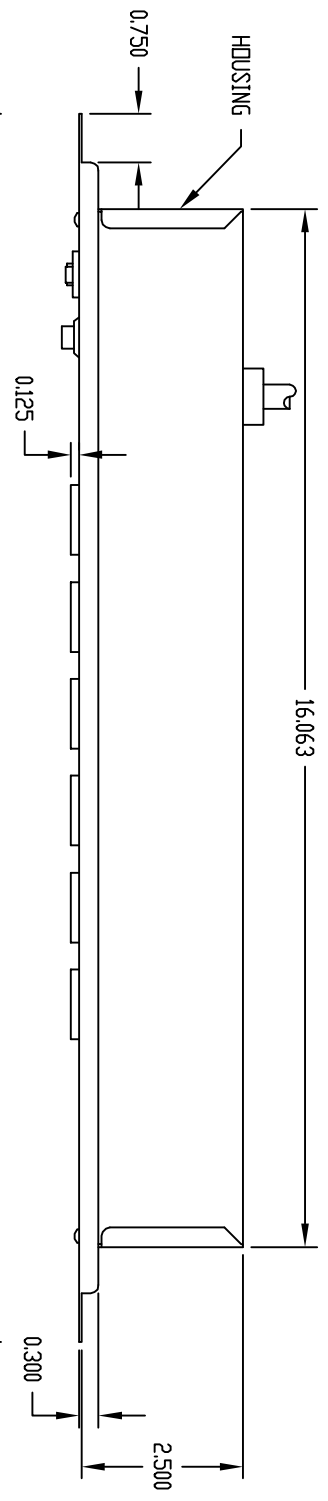

PART NAME

RACKMOUNT POWER OUTLET STRIP

PART No.

PDS-192

MATERIAL:
HOUSING - 20 GA. STEEL

FINISH:
HOUSING - SMOOTH BLACK
FACE PLATE - TEXTURED BLACK
RECEPTACLES & POWER CORD - BLACK