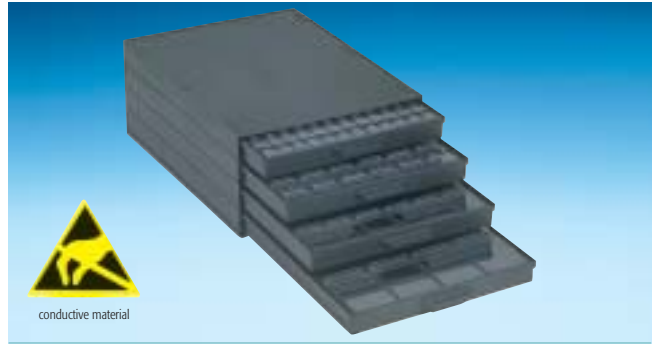

Art. No. **A 1-4/4 Bunt MIX**  
 Multicoloured cabinet (not ESD) with 4 drawers  
 various SMD collapsible boxes per drawer, sizes N1-N4  
 (cf. page 60)

Art. No. **A 1-4/4 ESD MIX**  
 Conductive cabinet with 4 drawers  
 various SMD collapsible boxes per drawer, sizes N1-N4  
 (cf. page 75)

Art. No. **144 SMD-Boxen N1**      **72 SMD-Boxen N2**      **36 SMD-Boxen N3**      **16 SMD-Boxen N4**

Art. No. **SMD-Rollboy Single N1**  
 Art. No. **SMD-Rollboy Single N2**  
 Art. No. **SMD-Rollboy Single N3**  
 Art. No. **SMD-Rollboy Single N4**  
 Art. No. **SMD-Rollboy Single Mix** (on request)