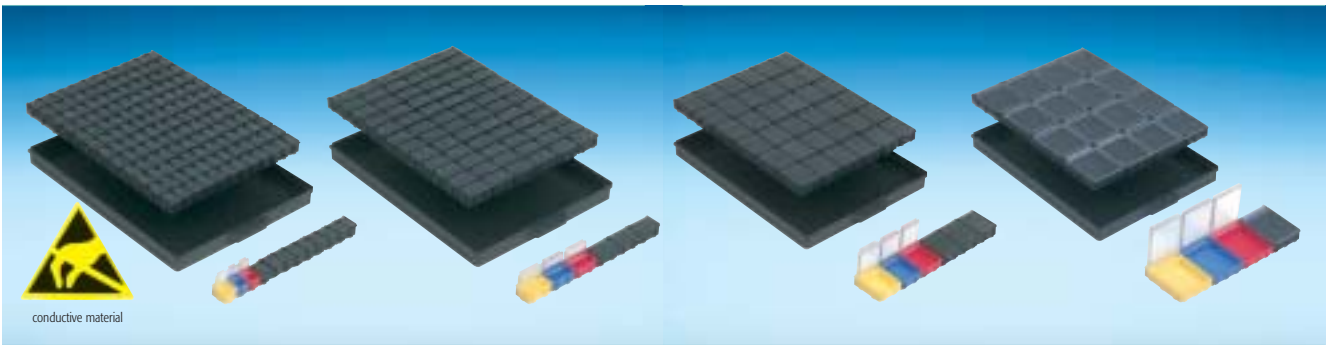

Art. No. **A 1-4/4 Bunt MIX**  
 Multicoloured cabinet (not ESD) with 4 drawers  
 various SMD collapsible boxes per drawer, sizes N1-N4  
 (cf. page 60)

Art. No. **A 1-4/4 ESD MIX**  
 Conductive cabinet with 4 drawers  
 various SMD collapsible boxes per drawer, sizes N1-N4  
 (cf. page 75)

Art. No. **144 SMD-Boxen N1**      **72 SMD-Boxen N2**      **36 SMD-Boxen N3**      **16 SMD-Boxen N4**

Art. No. **SMD-Rollboy Single N1**  
 Art. No. **SMD-Rollboy Single N2**  
 Art. No. **SMD-Rollboy Single N3**  
 Art. No. **SMD-Rollboy Single N4**  
 Art. No. **SMD-Rollboy Single Mix** (on request)

Art. No. **SMD-EGB-Rollboy Single N1**  
 Art. No. **SMD-EGB-Rollboy Single N2**  
 Art. No. **SMD-EGB-Rollboy Single N3**  
 Art. No. **SMD-EGB-Rollboy Single N4**  
 Art. No. **SMD-EGB-Rollboy Single Mix** (on request)