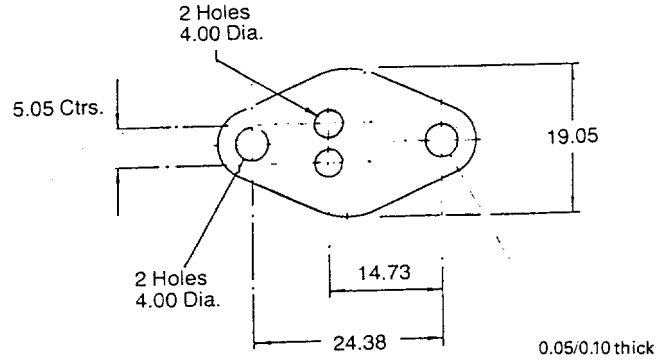

Pt No MK3316
Outline TO 126
Washer=MICA MI 126 PAGE 27
Bush=24-3-14GF PAGE 16

Pt No MK3316/S
Outline TO 126
Washer=MK177 NA 475
Bush=24-3-14GF

170650

Pt No MK3318
Outline TO 3P
Washer=MICA MI 2419 PAGE 25
Bush=3-38-32GF PAGE 17

Pt No MK3318/S
Outline TO 3P
Washer=K177 NA 872
Bush=3-38-32GF

OLD 170017 NEW 520226

Insulating Kit

Pt No MK 3309
Outline TO 126
Washer=MI 5812 PAGE 27
Cup Washer =MW 5814

MI 3022

MI 3022/S

MI 3023

MI 3023/S