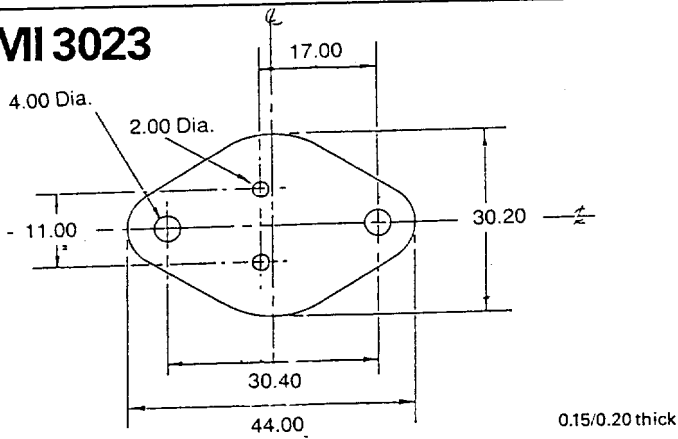

Pt No MK3316
Outline TO 126
Washer=MICA MI 126 PAGE 27
Bush=24-3-14GF PAGE 16

Pt No MK3316/S
Outline TO 126
Washer=MK177 NA 475
Bush=24-3-14GF

170650

Pt No MK3318
Outline TO 3P
Washer=MICA MI 2419 PAGE 25
Bush=3-38-32GF PAGE 17

Pt No MK3318/S
Outline TO 3P
Washer=K177 NA 872
Bush=3-38-32GF

OLD 170017 NEW 520226

Insulating Kit

Pt No MK 3309
Outline TO 126
Washer=MI 5812 PAGE 27
Cup Washer =MW 5814

MI 3022

MI 3022/S

MI 3023

MI 3023/S