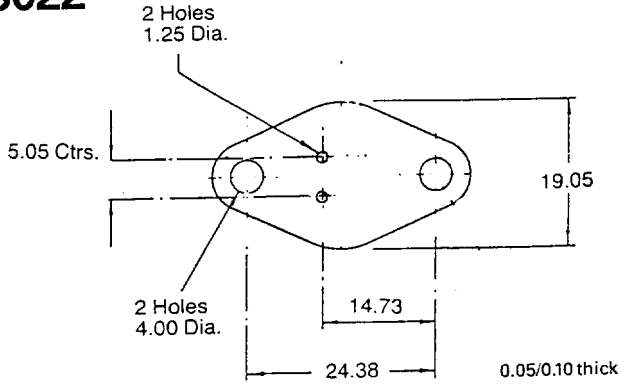

Pt No MK3316
Outline TO 126
Washer=MICA MI 126 PAGE 27
Bush=24-3-14GF PAGE 16

Pt No MK3316/S
Outline TO 126
Washer=MK177 NA 475
Bush=24-3-14GF

170650

Pt No MK3318
Outline TO 3P
Washer=MICA MI 2419 PAGE 25
Bush=3-38-32GF PAGE 17

Pt No MK3318/S
Outline TO 3P
Washer=K177 NA 872
Bush=3-38-32GF

OLD 170017 NEW 520226

Insulating Kit

Pt No MK 3309
Outline TO 126
Washer=MI 5812 PAGE 27
Cup Washer =MW 5814

MI 3022

MI 3022/S

MI 3023

MI 3023/S