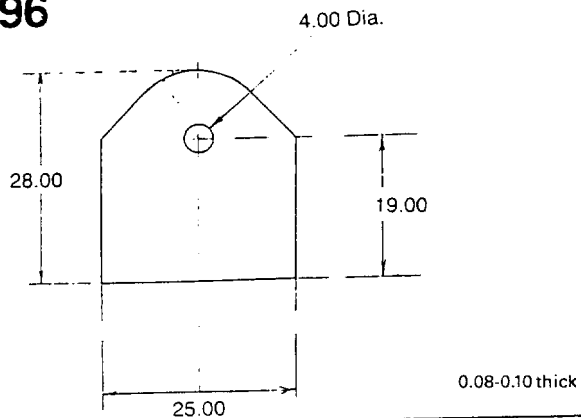

MI 3022

MI 3022/S

MI 3023

MI 3023/S

MI 3023/4

MI 3023/8

MI 2096

MI 3055