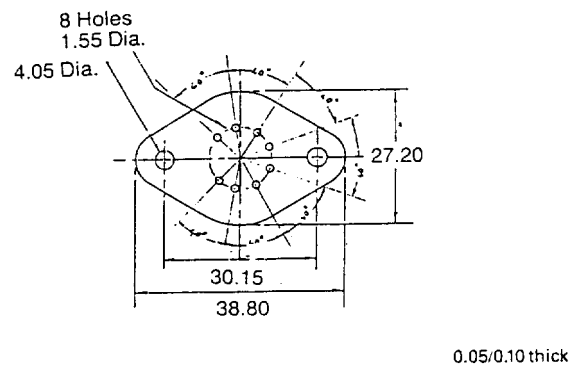

MI 3022

MI 3022/S

MI 3023

MI 3023/S

MI 3023/4

MI 3023/8

MI 2096

MI 3055