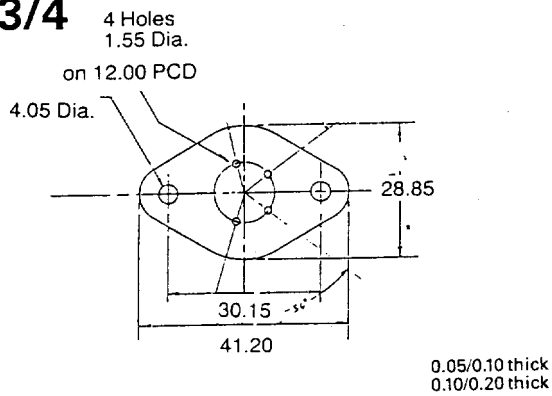

MI 3022

MI 3022/S

MI 3023

MI 3023/S

MI 3023/4

MI 3023/8

MI 2096

MI 3055