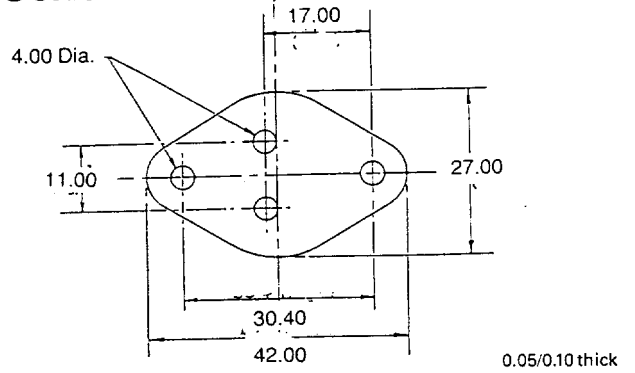

MI 3022

MI 3022/S

MI 3023

MI 3023/S

MI 3023/4

MI 3023/8

MI 2096

MI 3055