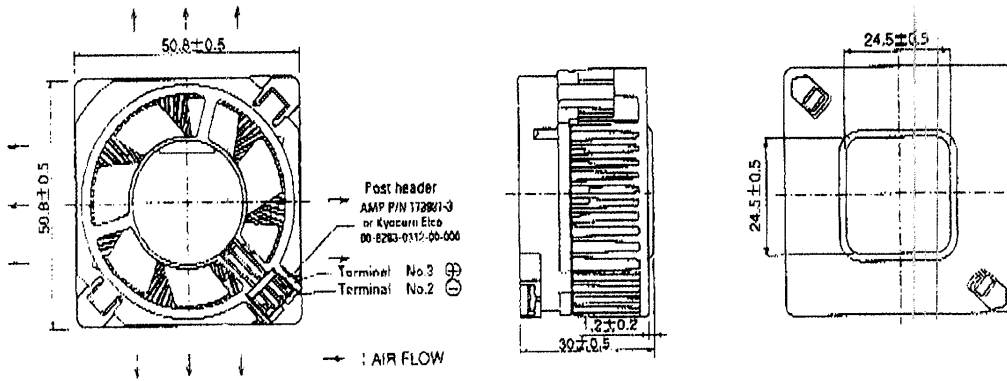

Dimensions (unit : mm)

Relay harness

Installation metal fittings (unit : mm)

109-683 (for use with socket 7)