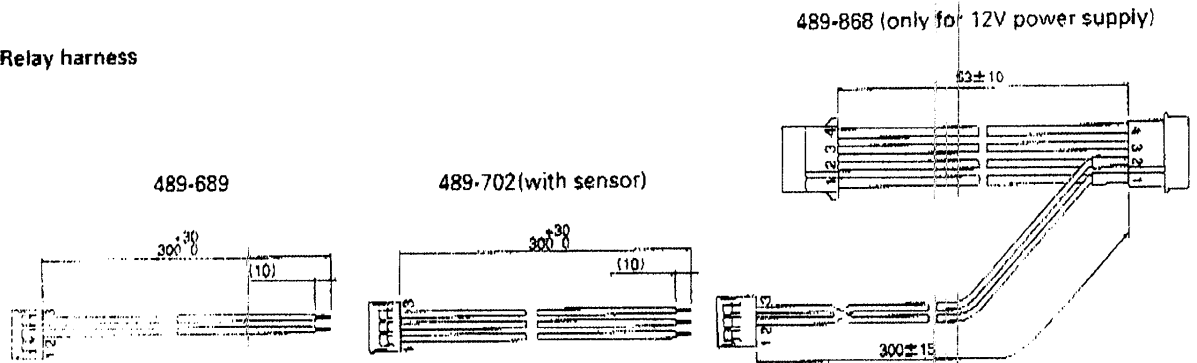

Dimensions (unit : mm)

Relay harness

Installation metal fittings (unit : mm)

109-683 (for use with socket 7)