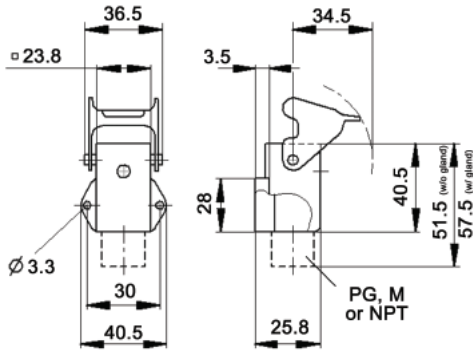

EPIC® Rectangular Connectors

HA 3/4 Housings: Single Lever on Base

TOP & SIDE ENTRY HOODS

TOP ENTRY

SIDE ENTRY

All dimensions are in mm.

Specifications: DIN 43652
Temperature Range: -40°C to +125°C

Protection class: NEMA 4, NEMA 12, IP65
Material: Aluminum alloy, powder coated

Side Entry Hoods

Material	Size of Entry			Without Cable Gland		With Cable Gland	
	PG	NPT	Metric	NPT	Metric	PG	Metric
Zinc Die Cast	11	1/2"	20	105123NP	-	10427500	19427500
Black Plastic	11	1/2"	20	104273NP	19427300	10620600	-
Grey Plastic	11	1/2"	20	104270NP	19427000	10427100	-

METAL

All dimensions are in mm.

PLASTIC

Material	Size of Entry			Without Cable Gland		With Cable Gland	
	PG	NPT	Metric	NPT	Metric	PG	Metric
Zinc Die Cast	11	1/2"	20	105127NP	-	10424500	19424500
Grey Plastic	11	1/2"	20	104240NP	19424100	10424200	-

CABLE COUPLER HOODS

METAL

All dimensions are in mm.

PLASTIC

Material	Size of Entry			Without Cable Gland		With Cable Gland	
	PG	NPT	Metric	NPT	Metric	PG	Metric
Zinc Die Cast	11	1/2"	20	105129NP	19512900	10429500	19429500
Black Plastic	11	1/2"	20	104292NP	19429200	10620300	-
Grey Plastic	11	1/2"	20	104290NP	19429000	10429100	-