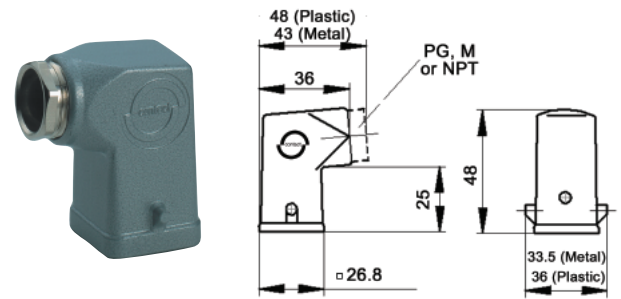

EPIC® Rectangular Connectors

HA 3/4 Housings: Single Lever on Base

TOP & SIDE ENTRY HOODS

TOP ENTRY

SIDE ENTRY

All dimensions are in mm.

Specifications: DIN 43652
Temperature Range: -40°C to +125°C

Protection class: NEMA 4, NEMA 12, IP65
Material: Aluminum alloy, powder coated

Top Entry Hoods

Material	Size of Entry			Without Cable Gland		With Cable Gland	
	PG	NPT	Metric	NPT	Metric	PG	Metric
Zinc Die Cast	11	1/2"	20	105121NP	-	10426500	19426500
Black Plastic	11	1/2"	20	104255NP	19425500	10426700	-
Grey Plastic	11	1/2"	20	104260NP	19426000	10426400	-

Side Entry Hoods

Material	Size of Entry			Without Cable Gland		With Cable Gland	
	PG	NPT	Metric	NPT	Metric	PG	Metric
Zinc Die Cast	11	1/2"	20	105123NP	-	10427500	19427500
Black Plastic	11	1/2"	20	104273NP	19427300	10620600	-
Grey Plastic	11	1/2"	20	104270NP	19427000	10427100	-

METAL

All dimensions are in mm.

PLASTIC

Material	Size of Entry			Without Cable Gland		With Cable Gland	
	PG	NPT	Metric	NPT	Metric	PG	Metric
Zinc Die Cast	11	1/2"	20	105127NP	-	10424500	19424500
Grey Plastic	11	1/2"	20	104240NP	19424100	10424200	-