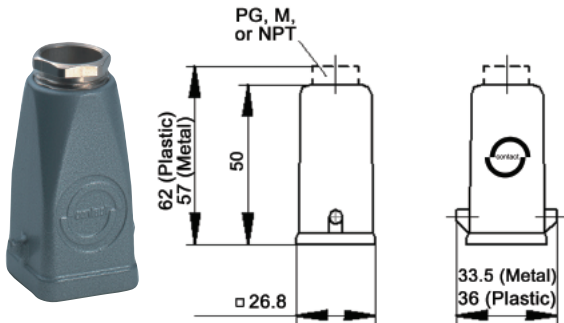

EPIC® Rectangular Connectors

HA 3/4 Housings: Single Lever on Base

TOP & SIDE ENTRY HOODS

TOP ENTRY

SIDE ENTRY

All dimensions are in mm.

Specifications: DIN 43652
Temperature Range: -40°C to +125°C

Protection class: NEMA 4, NEMA 12, IP65
Material: Aluminum alloy, powder coated

Top Entry Hoods

Material	Size of Entry			Without Cable Gland		With Cable Gland	
	PG	NPT	Metric	NPT	Metric	PG	Metric
Zinc Die Cast	11	1/2"	20	105121NP	-	10426500	19426500
Black Plastic	11	1/2"	20	104255NP	19425500	10426700	-
Grey Plastic	11	1/2"	20	104260NP	19426000	10426400	-

Side Entry Hoods

Material	Size of Entry			Without Cable Gland		With Cable Gland	
	PG	NPT	Metric	NPT	Metric	PG	Metric
Zinc Die Cast	11	1/2"	20	105123NP	-	10427500	19427500
Black Plastic	11	1/2"	20	104273NP	19427300	10620600	-
Grey Plastic	11	1/2"	20	104270NP	19427000	10427100	-

METAL

All dimensions are in mm.

PLASTIC

Material	Size of Entry			Without Cable Gland		With Cable Gland	
	PG	NPT	Metric	NPT	Metric	PG	Metric
Zinc Die Cast	11	1/2"	20	105127NP	-	10424500	19424500
Grey Plastic	11	1/2"	20	104240NP	19424100	10424200	-