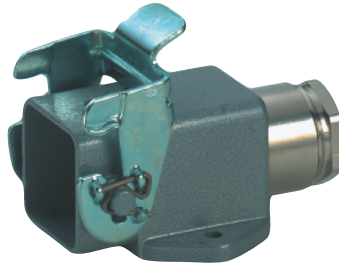

EPIC® Rectangular Connectors

HA 3/4 Housings: Single Lever on Base

TOP & SIDE ENTRY HOODS

TOP ENTRY

SIDE ENTRY

All dimensions are in mm.

Specifications: DIN 43652
Temperature Range: -40°C to +125°C

Protection class: NEMA 4, NEMA 12, IP65
Material: Aluminum alloy, powder coated

Side Entry Hoods

Material	Size of Entry			Without Cable Gland		With Cable Gland	
	PG	NPT	Metric	NPT	Metric	PG	Metric
Zinc Die Cast	11	1/2"	20	105123NP	-	10427500	19427500
Black Plastic	11	1/2"	20	104273NP	19427300	10620600	-
Grey Plastic	11	1/2"	20	104270NP	19427000	10427100	-

PANEL MOUNT BASES

Gray Metal	Black Plastic	Gray Plastic
10422500	10422200	10422000

All dimensions are in mm.

ANGLED PANEL MOUNT BASES

Gray Metal	Black Plastic	Gray Plastic
10423500	10423100	10423000

SURFACE MOUNT BASES

METAL

All dimensions are in mm.

PLASTIC

Material	Size of Entry			Without Cable Gland		With Cable Gland	
	PG	NPT	Metric	NPT	Metric	PG	Metric
Zinc Die Cast	11	1/2"	20	105127NP	-	10424500	19424500
Grey Plastic	11	1/2"	20	104240NP	19424100	10424200	-