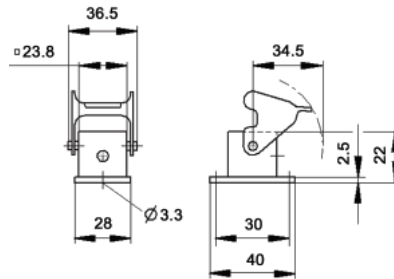

PANEL MOUNT BASES