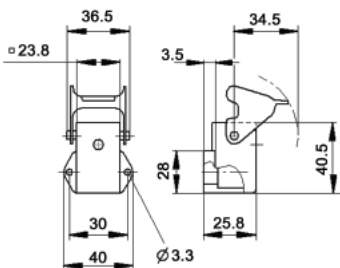

ANGLED PANEL MOUNT BASES