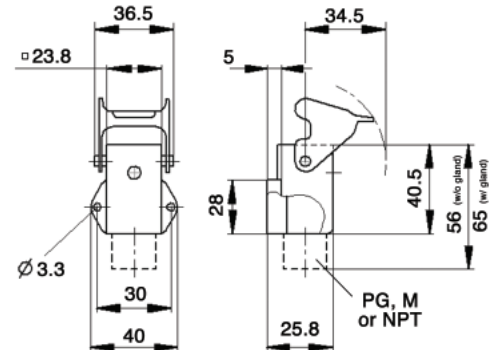

EPIC® Rectangular Connectors

HA 3/4 Housings: Single Lever on Base

TOP & SIDE ENTRY HOODS

TOP ENTRY

SIDE ENTRY

All dimensions are in mm.

Specifications: DIN 43652
Temperature Range: -40°C to +125°C

Protection class: NEMA 4, NEMA 12, IP65
Material: Aluminum alloy, powder coated

Side Entry Hoods

Material	Size of Entry			Without Cable Gland		With Cable Gland	
	PG	NPT	Metric	NPT	Metric	PG	Metric
Zinc Die Cast	11	1/2"	20	105123NP	-	10427500	19427500
Black Plastic	11	1/2"	20	104273NP	19427300	10620600	-
Grey Plastic	11	1/2"	20	104270NP	19427000	10427100	-

METAL

All dimensions are in mm.

PLASTIC

Material	Size of Entry			Without Cable Gland		With Cable Gland	
	PG	NPT	Metric	NPT	Metric	PG	Metric
Zinc Die Cast	11	1/2"	20	105127NP	-	10424500	19424500
Grey Plastic	11	1/2"	20	104240NP	19424100	10424200	-

CABLE COUPLER HOODS

METAL

All dimensions are in mm.

PLASTIC

Material	Size of Entry			Without Cable Gland		With Cable Gland	
	PG	NPT	Metric	NPT	Metric	PG	Metric
Zinc Die Cast	11	1/2"	20	105129NP	19512900	10429500	19429500
Black Plastic	11	1/2"	20	104292NP	19429200	10620300	-
Grey Plastic	11	1/2"	20	104290NP	19429000	10429100	-