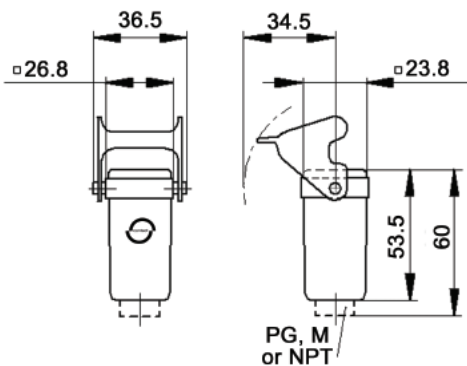

EPIC® Rectangular Connectors

HA 3/4 Housings: Single Lever on Base

TOP & SIDE ENTRY HOODS

TOP ENTRY

SIDE ENTRY

All dimensions are in mm.

Specifications: DIN 43652
Temperature Range: -40°C to +125°C

Protection class: NEMA 4, NEMA 12, IP65
Material: Aluminum alloy, powder coated

Side Entry Hoods

Material	Size of Entry			Without Cable Gland		With Cable Gland	
	PG	NPT	Metric	NPT	Metric	PG	Metric
Zinc Die Cast	11	1/2"	20	105123NP	-	10427500	19427500
Black Plastic	11	1/2"	20	104273NP	19427300	10620600	-
Grey Plastic	11	1/2"	20	104270NP	19427000	10427100	-

METAL

All dimensions are in mm.

PLASTIC

Material	Size of Entry			Without Cable Gland		With Cable Gland	
	PG	NPT	Metric	NPT	Metric	PG	Metric
Zinc Die Cast	11	1/2"	20	105127NP	-	10424500	19424500
Grey Plastic	11	1/2"	20	104240NP	19424100	10424200	-

CABLE COUPLER HOODS

METAL

All dimensions are in mm.

PLASTIC

Material	Size of Entry			Without Cable Gland		With Cable Gland	
	PG	NPT	Metric	NPT	Metric	PG	Metric
Zinc Die Cast	11	1/2"	20	105129NP	19512900	10429500	19429500
Black Plastic	11	1/2"	20	104292NP	19429200	10620300	-
Grey Plastic	11	1/2"	20	104290NP	19429000	10429100	-