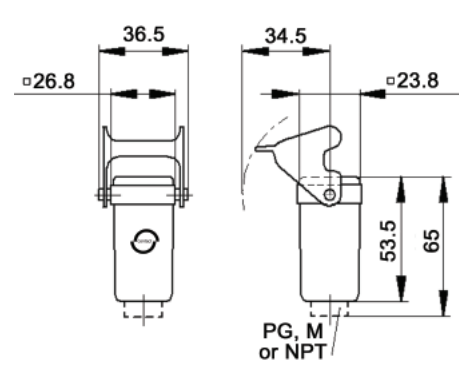

EPIC® Rectangular Connectors

HA 3/4 Housings: Single Lever on Base

TOP & SIDE ENTRY HOODS

TOP ENTRY

SIDE ENTRY

All dimensions are in mm.

Specifications: DIN 43652
Temperature Range: -40°C to +125°C

Protection class: NEMA 4, NEMA 12, IP65
Material: Aluminum alloy, powder coated

Side Entry Hoods

Material	Size of Entry			Without Cable Gland		With Cable Gland	
	PG	NPT	Metric	NPT	Metric	PG	Metric
Zinc Die Cast	11	1/2"	20	105123NP	-	10427500	19427500
Black Plastic	11	1/2"	20	104273NP	19427300	10620600	-
Grey Plastic	11	1/2"	20	104270NP	19427000	10427100	-

METAL

All dimensions are in mm.

PLASTIC

Material	Size of Entry			Without Cable Gland		With Cable Gland	
	PG	NPT	Metric	NPT	Metric	PG	Metric
Zinc Die Cast	11	1/2"	20	105127NP	-	10424500	19424500
Grey Plastic	11	1/2"	20	104240NP	19424100	10424200	-

CABLE COUPLER HOODS

METAL

All dimensions are in mm.

PLASTIC

Material	Size of Entry			Without Cable Gland		With Cable Gland	
	PG	NPT	Metric	NPT	Metric	PG	Metric
Zinc Die Cast	11	1/2"	20	105129NP	19512900	10429500	19429500
Black Plastic	11	1/2"	20	104292NP	19429200	10620300	-
Grey Plastic	11	1/2"	20	104290NP	19429000	10429100	-