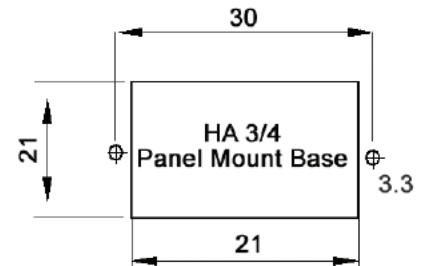

PANEL MOUNT BASES