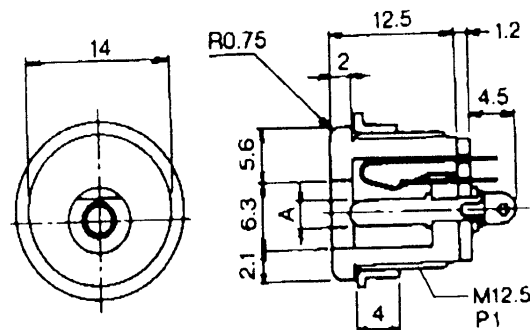

DC Jack Insert Type
2.35mm Centre Pin

MJ197E

Chassis Mtg. DC Jack
2mm Centre Pin

249972

MJ10

Chassis Mtg. DC Jack
2.35mm Centre Pin

MJ11