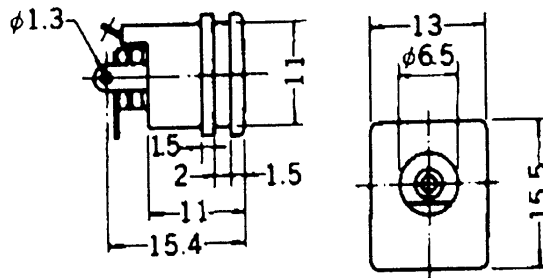

DC Jack Insert Type
2.35mm Centre Pin

MJ197E

Chassis Mtg. DC Jack
2mm Centre Pin

249972

MJ10

Chassis Mtg. DC Jack
2.35mm Centre Pin

MJ11