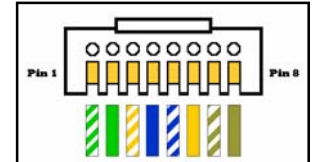

UTP Patch Cables

CATEGORY 5 ENHANCED

Category 5E Patch Cables, Overall Foil Screened, 100 Ω, 4Twisted Pair, 24 AWG, Flame Retardant, Copper Cable

Wiring diagrams:-

Straight Through Specification.
RJ & ET.

Crossover Specification.
XRT

Colours:- (From Left to Right)

- Yellow
- Red
- Pink
- Orange
- Grey
- Violet
- Green
- Blue
- Black

CAT5E Crossover Cable.

Black moulded boots with grey cable

Part Code	Description
3942661	0.5 Mtr
3942284	1 Mtr
3942302	2 Mtr
3942296	3 Mtr
3942703	5 Mtr