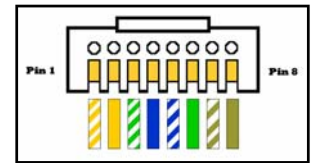

UTP Patch Cables

CATEGORY 5 ENHANCED

Category 5E Patch Cables, Overall Foil Screened, 100 Ω, 4Twisted Pair, 24 AWG, Flame Retardant, Copper Cable

Wiring diagrams:-

Straight Through Specification.
RJ & ET.

Crossover Specification.
XRT

Colours:- (From Left to Right)

- Yellow
- Red
- Pink
- Orange
- Grey
- Violet
- Green
- Blue
- Black

CAT5E Crossover Cable.

Black moulded boots with grey cable

Part Code	Description
3942661	0.5 Mtr
3942284	1 Mtr
3942302	2 Mtr
3942296	3 Mtr
3942703	5 Mtr