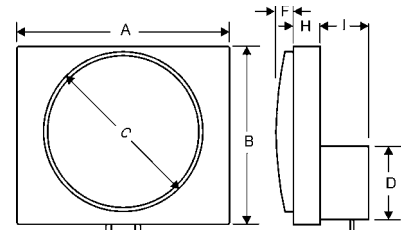

Order Code	Sensitivity ±20%	Resistance ±15%	0 Vu	Internal illumination	Rec. Price £:					
					1+	5+	10+	25+	50+	100+
C220VU	0-200 μA	650Ω	130 μA	no						
C360VU	0-200 μA	650Ω	130 μA	no						
C450VU	0-200 μA	650Ω	130 μA	no						

Dimensions mm	mm						
	A	B	C	D	F	H	I
C220VU	26.00	32.00	22.00	18.00	1.50	8.00	14.00
C360VU	40.00	40.00	35.80	20.00	5.00	8.00	12.50
C450VU	55.00	47.50	44.80	18.50	5.00	8.00	14.00

AVAILABLE FROM: NATIONAL DISTRIBUTORS OR DIRECT FROM ANDERS IN MULTIPLES OF 10 PCS AND SUBJECT TO A MOQ OF 50 PCS.

CMMP5B/Revision 5 03/06/04

PAGE 5