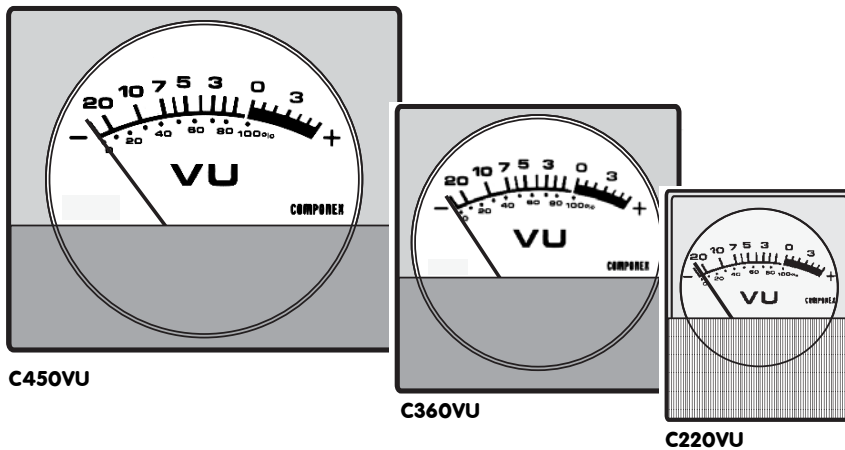

Rectangular Vu Indicators

- Flush mounting
- Professional appearance
- Low cost solution
- Easy to back light
- Minimum depth
- Robust
- Ex-stock availability

The meters are robust, low-cost, back-of-panel rectangular Vu moving coil indicators with red and black scaling on a buff background. They can be illuminated by placing a bulb behind the translucent scale.

Dimensions mm	A	B	W	D	H	I
SU6	40.00	40.00	21.5 x 36.5 x 3.0	20.00	8.00	12.50
ST7	55.00	47.50	50.0 x 28.0 x 3.0	18.50	7.00	14.00
SQ10	64.50	53.50	60.0 x 35.0 x 3.0	18.00	12.00	13.00
SM14	79.20	63.00	73.7 x 37.6 x 3.0	26.50	12.00	13.00

Circular Vu Indicators

- Circular window
- Professional appearance
- Low cost solution
- Easy to back light
- Minimum depth
- Retro-fit look
- Ex-stock availability

These "retro-style" meters are robust, low-cost, back-of-panel circular Vu moving coil indicators. They can be illuminated by placing a bulb behind the translucent scale. The meters are mounted through a single circular hole.

Dimensions mm	mm						
	A	B	C	D	F	H	I
C220VU	26.00	32.00	22.00	18.00	1.50	8.00	14.00
C360VU	40.00	40.00	35.80	20.00	5.00	8.00	12.50
C450VU	55.00	47.50	44.80	18.50	5.00	8.00	14.00

AVAILABLE FROM: NATIONAL DISTRIBUTORS OR DIRECT FROM ANDERS IN MULTIPLES OF 10 PCS AND SUBJECT TO A MOQ OF 50 PCS.