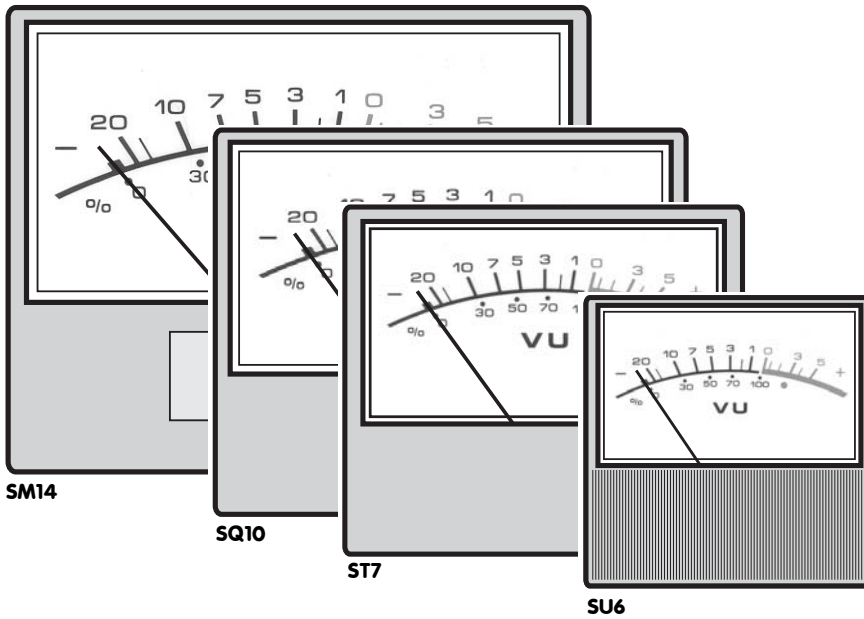

Rectangular Vu Indicators

- Flush mounting
- Professional appearance
- Low cost solution
- Easy to back light
- Minimum depth
- Robust
- Ex-stock availability

The meters are robust, low-cost, back-of-panel rectangular Vu moving coil indicators with red and black scaling on a buff background. They can be illuminated by placing a bulb behind the translucent scale.

Dimensions mm	A	B	W	D	H	I
SU6	40.00	40.00	21.5 x 36.5 x 3.0	20.00	8.00	12.50
ST7	55.00	47.50	50.0 x 28.0 x 3.0	18.50	7.00	14.00
SQ10	64.50	53.50	60.0 x 35.0 x 3.0	18.00	12.00	13.00
SM14	79.20	63.00	73.7 x 37.6 x 3.0	26.50	12.00	13.00

Circular Vu Indicators

- Circular window
- Professional appearance
- Low cost solution
- Easy to back light
- Minimum depth
- Retro-fit look
- Ex-stock availability

These "retro-style" meters are robust, low-cost, back-of-panel circular Vu moving coil indicators. They can be illuminated by placing a bulb behind the translucent scale. The meters are mounted through a single circular hole.

Dimensions mm	mm						
	A	B	C	D	F	H	I
C220VU	26.00	32.00	22.00	18.00	1.50	8.00	14.00
C360VU	40.00	40.00	35.80	20.00	5.00	8.00	12.50
C450VU	55.00	47.50	44.80	18.50	5.00	8.00	14.00

AVAILABLE FROM: NATIONAL DISTRIBUTORS OR DIRECT FROM ANDERS IN MULTIPLES OF 10 PCS AND SUBJECT TO A MOQ OF 50 PCS.