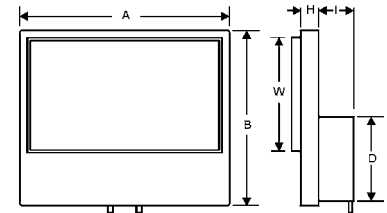

Rectangular Vu Indicators

- Flush mounting
- Professional appearance
- Low cost solution
- Easy to back light
- Minimum depth
- Robust
- Ex-stock availability

The meters are robust, low-cost, back-of-panel rectangular Vu moving coil indicators with red and black scaling on a buff background. They can be illuminated by placing a bulb behind the translucent scale.

Dimensions mm	A	B	W	D	H	I
SU6	40.00	40.00	21.5 x 36.5 x 3.0	20.00	8.00	12.50
ST7	55.00	47.50	50.0 x 28.0 x 3.0	18.50	7.00	14.00
SQ10	64.50	53.50	60.0 x 35.0 x 3.0	18.00	12.00	13.00
SM14	79.20	63.00	73.7 x 37.6 x 3.0	26.50	12.00	13.00

Dimensions mm	mm						
	A	B	C	D	F	H	I
C220VU	26.00	32.00	22.00	18.00	1.50	8.00	14.00
C360VU	40.00	40.00	35.80	20.00	5.00	8.00	12.50
C450VU	55.00	47.50	44.80	18.50	5.00	8.00	14.00

AVAILABLE FROM: NATIONAL DISTRIBUTORS OR DIRECT FROM ANDERS IN MULTIPLES OF 10 PCS AND SUBJECT TO A MOQ OF 50 PCS.