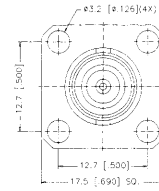

Panel Receptacles

Panel Receptacle Jack

P.N.	Cable Group	Plt.	Ins.	Imp.	Crimp Tool
B6551A1-NT3G-50	N/A	Nickel	Teflon	50	N/A
B6551A1-NT3G-75	N/A	Nickel	Teflon	75	N/A
B6551A9-001-NT3G-50 Flush Rear 4-40 Screws	N/A	Nickel	Teflon	50	N/A

Panel Receptacle Plug

P.N.	Cable Group	Plt.	Ins.	Imp.	Crimp Tool
B1551A1-NT3G-50	N/A	Nickel	Teflon	50	N/A

Panel Receptacle Jack - Exposed TFE Type

P.N.	Cable Group	Plt.	Ins.	Imp.	Crimp Tool
B6551E1-002-NT30G-50	N/A	Nickel	Teflon	50	N/A
B6551E1-002-ST30GA-50	N/A	Silver	Teflon	50	N/A

Note: Contact Amphenol for other lengths availability

Panel Receptacle - Exposed Teflon - Gasket Seal

P.N.	Cable Group	Plt.	Ins.	Imp.	Crimp Tool
B6551E1-001-NT3G-50	N/A	Nickel	Teflon	50	N/A

Note: Contact Amphenol for other lengths availability