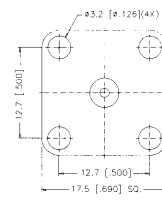

Panel Receptacle Plug

P.N.	Cable Group	Plt.	Ins.	Imp.	Crimp Tool
B1551A1-NT3G-50	N/A	Nickel	Teflon	50	N/A

Panel Receptacle Jack - Exposed TFE Type

P.N.	Cable Group	Plt.	Ins.	Imp.	Crimp Tool
B6551E1-002-NT30G-50	N/A	Nickel	Teflon	50	N/A
B6551E1-002-ST30GA-50	N/A	Silver	Teflon	50	N/A

Note: Contact Amphenol for other lengths availability

Panel Receptacle - Exposed Teflon - Gasket Seal

P.N.	Cable Group	Plt.	Ins.	Imp.	Crimp Tool
B6551E1-001-NT3G-50	N/A	Nickel	Teflon	50	N/A

Note: Contact Amphenol for other lengths availability