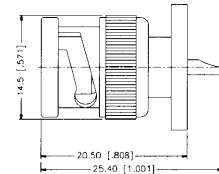

Panel Receptacles

Panel Receptacle Jack

P.N.	Cable Group	Plt.	Ins.	Imp.	Crimp Tool
B6551A1-NT3G-50	N/A	Nickel	Teflon	50	N/A
B6551A1-NT3G-75	N/A	Nickel	Teflon	75	N/A
B6551A9-001-NT3G-50 Flush Rear 4-40 Screws	N/A	Nickel	Teflon	50	N/A

Panel Receptacle Plug

P.N.	Cable Group	Plt.	Ins.	Imp.	Crimp Tool
B1551A1-NT3G-50	N/A	Nickel	Teflon	50	N/A

Panel Receptacle Jack - Exposed TFE Type

P.N.	Cable Group	Plt.	Ins.	Imp.	Crimp Tool
B6551E1-002-NT30G-50	N/A	Nickel	Teflon	50	N/A
B6551E1-002-ST30GA-50	N/A	Silver	Teflon	50	N/A

Note: Contact Amphenol for other lengths availability

Panel Receptacle - Exposed Teflon - Gasket Seal

P.N.	Cable Group	Plt.	Ins.	Imp.	Crimp Tool
B6551E1-001-NT3G-50	N/A	Nickel	Teflon	50	N/A

Note: Contact Amphenol for other lengths availability