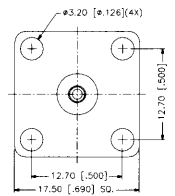

Panel Receptacles

Panel Receptacle Jack

P.N.	Cable Group	Plt.	Ins.	Imp.	Crimp Tool
B6551A1-NT3G-50	N/A	Nickel	Teflon	50	N/A
B6551A1-NT3G-75	N/A	Nickel	Teflon	75	N/A
B6551A9-001-NT3G-50 Flush Rear 4-40 Screws	N/A	Nickel	Teflon	50	N/A

Panel Receptacle Plug

P.N.	Cable Group	Plt.	Ins.	Imp.	Crimp Tool
B1551A1-NT3G-50	N/A	Nickel	Teflon	50	N/A

Panel Receptacle Jack - Exposed TFE Type

P.N.	Cable Group	Plt.	Ins.	Imp.	Crimp Tool
B6551E1-002-NT30G-50	N/A	Nickel	Teflon	50	N/A
B6551E1-002-ST30GA-50	N/A	Silver	Teflon	50	N/A

Note: Contact Amphenol for other lengths availability

Panel Receptacle - Exposed Teflon - Gasket Seal

P.N.	Cable Group	Plt.	Ins.	Imp.	Crimp Tool
B6551E1-001-NT3G-50	N/A	Nickel	Teflon	50	N/A

Note: Contact Amphenol for other lengths availability