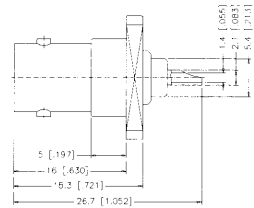

Panel Receptacles

Panel Receptacle Jack

P.N.	Cable Group	Plt.	Ins.	Imp.	Crimp Tool
B6551A1-NT3G-50	N/A	Nickel	Teflon	50	N/A
B6551A1-NT3G-75	N/A	Nickel	Teflon	75	N/A
B6551A9-001-NT3G-50 Flush Rear 4-40 Screws	N/A	Nickel	Teflon	50	N/A

Panel Receptacle Plug

P.N.	Cable Group	Plt.	Ins.	Imp.	Crimp Tool
B1551A1-NT3G-50	N/A	Nickel	Teflon	50	N/A

Panel Receptacle Jack - Exposed TFE Type

P.N.	Cable Group	Plt.	Ins.	Imp.	Crimp Tool
B6551E1-002-NT30G-50	N/A	Nickel	Teflon	50	N/A
B6551E1-002-ST30GA-50	N/A	Silver	Teflon	50	N/A

Note: Contact Amphenol for other lengths availability

Panel Receptacle - Exposed Teflon - Gasket Seal

P.N.	Cable Group	Plt.	Ins.	Imp.	Crimp Tool
B6551E1-001-NT3G-50	N/A	Nickel	Teflon	50	N/A

Note: Contact Amphenol for other lengths availability