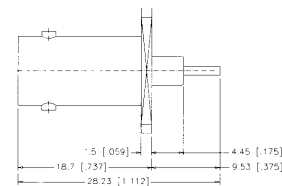

Panel Receptacle Plug

P.N.	Cable Group	Plt.	Ins.	Imp.	Crimp Tool
B1551A1-NT3G-50	N/A	Nickel	Teflon	50	N/A

Panel Receptacle Jack - Exposed TFE Type

P.N.	Cable Group	Plt.	Ins.	Imp.	Crimp Tool
B6551E1-002-NT30G-50	N/A	Nickel	Teflon	50	N/A
B6551E1-002-ST30GA-50	N/A	Silver	Teflon	50	N/A

Note: Contact Amphenol for other lengths availability

Panel Receptacle - Exposed Teflon - Gasket Seal

P.N.	Cable Group	Plt.	Ins.	Imp.	Crimp Tool
B6551E1-001-NT3G-50	N/A	Nickel	Teflon	50	N/A

Note: Contact Amphenol for other lengths availability