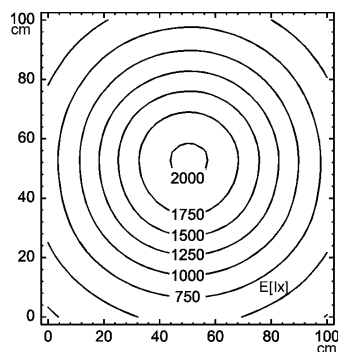

Universal Task Luminaire

SN 136

connected load	230 V/ 50 Hz
fitted with	1 x compact fluorescent lamp TC-L 36 W neutral white 4000 K
work equipment	conventional ballast
mains lead	approx. 1.5 m; shock-proof plug
luminaire body	
material	plastic
tubular sections	
material	steel tube
surface	painted
form	I
luminaire base	
form	I
weight (net)	approx. 3,7 kg
fastening	screw-down flange-table base (accessory)-table clamp (accessory)-wall bracket (accessory)
technology	switchable
usage	switch
glare-free	aluminiumised parabolic louvre
system of protection	IP 20
class of protection	I
colour luminaire body	light grey
colour of tubular sections	light grey
article no.	111011000

E_{min}: 217 lx
E_m: 933 lx
E_{max}: 2010 lx

measuring conditions: 50