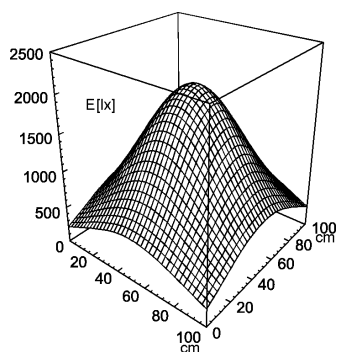

Universal Task Luminaire

SN 136

connected load	230 V/ 50 Hz
fitted with	1 x compact fluorescent lamp TC-L 36 W neutral white 4000 K
work equipment	conventional ballast
mains lead	approx. 1.5 m; shock-proof plug
luminaire body	
material	plastic
tubular sections	
material	steel tube
surface	painted
form	I
luminaire base	
form	I
weight (net)	approx. 3,7 kg
fastening	screw-down flange-table base (accessory)-table clamp (accessory)-wall bracket (accessory)
technology	switchable
usage	switch
glare-free	aluminiumised parabolic louvre
system of protection	IP 20
class of protection	I
colour luminaire body	light grey
colour of tubular sections	light grey
article no.	111011000

E_{min}: 217 lx
E_m: 933 lx
E_{max}: 2010 lx

measuring conditions: 50