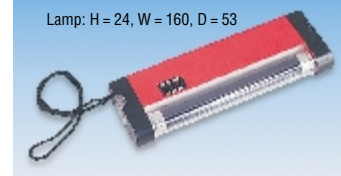

OC48

Order Code	Price Each		
	1+	2+	5+
862-848			

Ultra-Violet Marking

Broad Tip

Fine Tip

Lamp: H = 24, W = 160, D = 53

- Ink which is invisible under normal light 'fluoresces' under ultra-violet light
- Ideal for discrete marking of valuables
- Small handheld ultra-violet light source