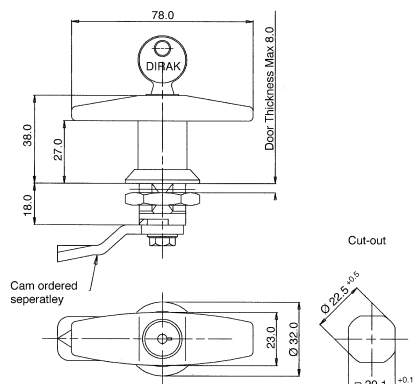

stc165

	Order Code	1+	5+	10+	25+	50+
Short grip	717-2047					
Long grip	717-2059					

Miniature Pawl Latches

- Hand operated quarter turn
- Chrome finish
- 10mm Ø hole

stc166

Order Multiple = 5	Order Code	5+	10+	25+	50+	100+
Short	717-2503					
Long	717-2515					

Slide Latch

stc167

Order Multiple = 10	Order Code	10+	30+	60+	90+	120+
	717-2643					

Pin Latch with Receptacle

stc168

Order Multiple = 5	Order Code	5+	25+	50+	100+	250+
	717-2874					

90° Rotational Handle Locks

Wing Handles

- Polyamide finish
- Keys alike

Cam should be ordered separately see page 948

stc129

	Order Code	1+	5+	10+	25+	50+
Non-locking	715-9870					
Locking	715-9882					

'T' Handles

- Keys alike
- Chrome finish

Cam should be ordered separately see Page 948

stc131

	Order Code	1+	5+	10+	25+	50+
Non-locking	716-1232					
Locking	716-1244					

Continued

Volume Pricing

If your requirements exceed the quantities in this catalogue, please ring us on (65) 788 0200.