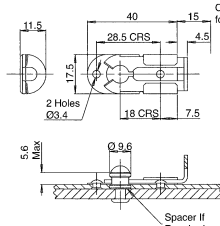

stc165

	Order Code	1+	5+	10+	25+	50+
Short grip	717-2047					
Long grip	717-2059					

Miniature Pawl Latches

- Hand operated quarter turn
- Chrome finish
- 10mm Ø hole

stc166

Order Multiple = 5	Order Code	5+	10+	25+	50+	100+
Short	717-2503					
Long	717-2515					

Slide Latch

stc167

Order Multiple = 10	Order Code	10+	30+	60+	90+	120+
	717-2643					

Pin Latch with Receptacle

stc168

Order Multiple = 5	Order Code	5+	25+	50+	100+	250+
	717-2874					

90° Rotational Handle Locks

Wing Handles

- Polyamide finish
- Keys alike

Cam should be ordered separately see page 948

stc129

	Order Code	1+	5+	10+	25+	50+
Non-locking	715-9870					
Locking	715-9882					

'T' Handles

- Keys alike
- Chrome finish