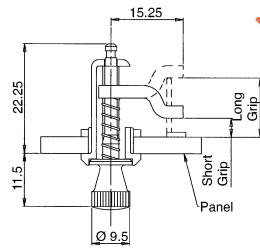

stc165

	Order Code	1+	5+	10+	25+	50+
Short grip	717-2047					
Long grip	717-2059					

Miniature Pawl Latches

- Hand operated quarter turn
- Chrome finish
- 10mm Ø hole

stc166

Order Multiple = 5	Order Code	5+	10+	25+	50+	100+
Short	717-2503					
Long	717-2515					

Slide Latch

stc167

Order Multiple = 10	Order Code	10+	30+	60+	90+	120+
	717-2643					

Pin Latch with Receptacle

stc168

Order Multiple = 5	Order Code	5+	25+	50+	100+	250+
	717-2874					

90° Rotational Handle Locks

Wing Handles

- Polyamide finish
- Keys alike

Cam should be ordered separately see page 948

stc129

	Order Code	1+	5+	10+	25+	50+
Non-locking	715-9870					
Locking	715-9882					

'T' Handles

- Keys alike
- Chrome finish