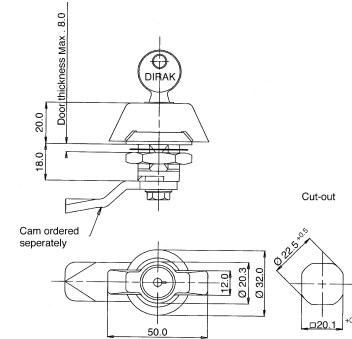

stc165

	Order Code	1+	5+	10+	25+	50+
Short grip	717-2047					
Long grip	717-2059					

Miniature Pawl Latches

- Hand operated quarter turn
- Chrome finish
- 10mm Ø hole

stc166

Order Multiple = 5	Order Code	5+	10+	25+	50+	100+
Short	717-2503					
Long	717-2515					

Slide Latch

stc167

Order Multiple = 10	Order Code	10+	30+	60+	90+	120+
	717-2643					

Pin Latch with Receptacle

stc168

Order Multiple = 5	Order Code	5+	25+	50+	100+	250+
	717-2874					

90° Rotational Handle Locks

Wing Handles

- Polyamide finish
- Keys alike

Cam should be ordered separately see page 948

stc129

	Order Code	1+	5+	10+	25+	50+
Non-locking	715-9870					
Locking	715-9882					

'T' Handles

- Keys alike
- Chrome finish

Cam should be ordered separately see Page 948

stc131

	Order Code	1+	5+	10+	25+	50+
Non-locking	716-1232					
Locking	716-1244					

Continued

Volume Pricing

If your requirements exceed the quantities in this catalogue, please ring us on (65) 788 0200.