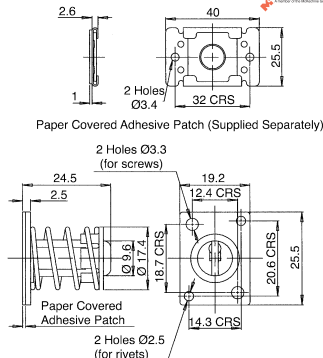

stc165

	Order Code	1+	5+	10+	25+	50+
Short grip	717-2047					
Long grip	717-2059					

Miniature Pawl Latches

- Hand operated quarter turn
- Chrome finish
- 10mm Ø hole

stc166

Order Multiple = 5	Order Code	5+	10+	25+	50+	100+
Short	717-2503					
Long	717-2515					

Slide Latch

stc167

Order Multiple = 10	Order Code	10+	30+	60+	90+	120+
	717-2643					

Pin Latch with Receptacle

stc168

Order Multiple = 5	Order Code	5+	25+	50+	100+	250+
	717-2874					

90° Rotational Handle Locks

Wing Handles

- Polyamide finish
- Keys alike

Cam should be ordered separately see page 948

stc129

	Order Code	1+	5+	10+	25+	50+
Non-locking	715-9870					
Locking	715-9882					

'T' Handles

- Keys alike
- Chrome finish

Cam should be ordered separately see Page 948

stc131

	Order Code	1+	5+	10+	25+	50+
Non-locking	716-1232					
Locking	716-1244					

Continued

Volume Pricing

If your requirements exceed the quantities in this catalogue, please ring us on (65) 788 0200.