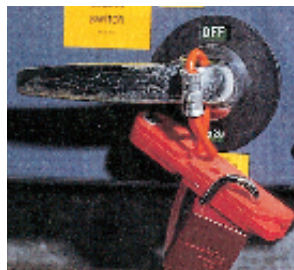

HS921

Size	Order Code	Price Each		
		1+	5+	10+
Small	712-3360			
Large	712-3371			

Adjustable Gate Valve Lockout

- Versatile lockout
- Adjusts to fit 25.4mm up to 165mm valve handles

HS918

Colour	Wheel Diameter	Order Code	Price Each		
			1+	5+	10+
Red	25.4-165mm	326-0562			

Breaker Lockout Pouch

Breaker lockout Pouch

Contents:
1 Pouch, 1 small Brady plug lockout, 3 wall switch lockouts, 3 universal multi-pole lockouts, 3x227v 'No hole' lockouts, 2 x 480/600v 'No Hole' lockouts, 1 cleat 277v general use, 1 cleat 480/600v general use

HS919

Order Code	1+	Price Each	
		5+	10+
326-0847			

Scissor-Lok™ Lockout Device

- Versatile and easy to use to lock out multiple power sources
- Can be used to secure power cords, freestanding equipment, tanks
- Heavy duty chemical resistant nylon with vinyl coated cable

HS923

Cable Size	Order Code	Price Each		
		1+	5+	10+
0.91m	326-0963			
3.04m	326-0975			

Lockout Devices for Plug Connections

Secures all types of plugs against unauthorised or incorrect use
Prevents energising of appliances, for safety, during maintenance