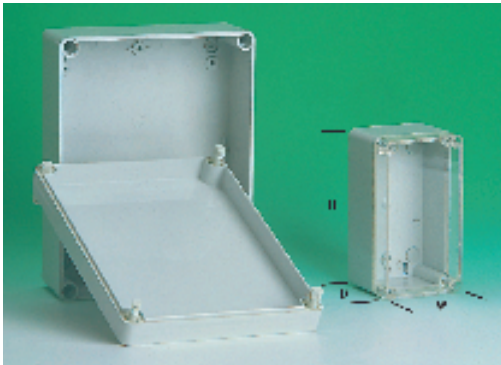

### Wall Mount – 'WM Series'

ABS

- Moulded in ABS
- Mounts vertical and horizontal
- Recessed top allows for membrane switch and overlay

- Snap-fit design. Safety-retained by screws
- All necessary hardware supplied

BOX271

External Dimensions			Order Code	Price Each		
H	W	D		1+	25+	50+
<b>Black</b>						
25	133	95	318-4602			
38	152	127	318-4614			
<b>PC Bone</b>						
25	133	95	318-4626			
38	152	127	318-4638			

### Multipurpose – 'Pilot'

IP55, ABS

- Durable PVC construction
- Available with grey lid or transparent polycarbonate lid
- Smooth finish, grey (RAL7035)

BOX129

Internal Dimensions			Order Code	Price Each		
H	W	D		1+	10+	25+
<b>Grey Lidded</b>						
100	100	55	650-857			
100	100	130	650-870			
164	99	67	650-912			
164	99	97	650-936			
164	129	70	650-948			
164	129	91	650-961			
214	162	71	650-985			
214	162	129	651-000			
<b>Transparent Lidded</b>						
130	69	57	650-882			
214	162	129	651-011			

### IP67, PC - 'Mini PG'

- Moulded in light grey impact resistant polycarbonate.
- Flammability tested to UL94V-1/2
- Halogen free material with quick release plastic screws
- Five basic sizes with various lid depths. Transparent or grey lidded versions.
- Prepressed PG knock-outs of different sizes on enclosure sides
- PCB mounting bosses moulded in base
- Optional chassis plates available