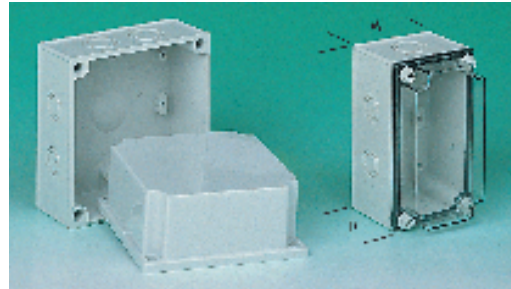

### Wall Mount – 'WM Series'

ABS

- Moulded in ABS
- Mounts vertical and horizontal
- Recessed top allows for membrane switch and overlay

- Snap-fit design. Safety-retained by screws
- All necessary hardware supplied

### Hinged Lid – 'Pilot'

IP54, ABS

- Used where frequent access required.
- Fitted with quick release plastic screws and plastic hinges
- Available with grey or transparent lid
- PVC construction except 651-102 and 651-126 which are polycarbonate
- Smooth finish, grey (RAL7035)

### IP67, PC - 'Mini PG'

- Moulded in light grey impact resistant polycarbonate.
- Flammability tested to UL94V-1/2
- Halogen free material with quick release plastic screws
- Five basic sizes with various lid depths. Transparent or grey lidded versions.
- Prepressed PG knock-outs of different sizes on enclosure sides
- PCB mounting bosses moulded in base
- Optional chassis plates available