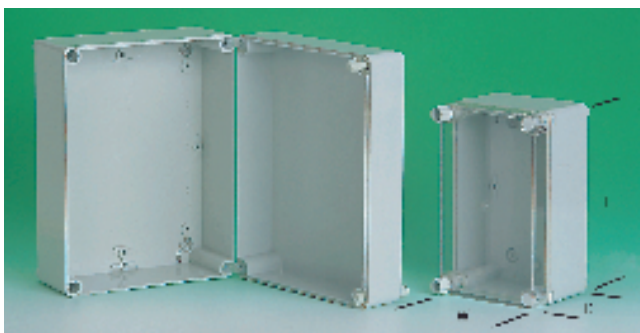

### Wall Mount – 'WM Series'

ABS

- Moulded in ABS
- Mounts vertical and horizontal
- Recessed top allows for membrane switch and overlay

- Snap-fit design. Safety-retained by screws
- All necessary hardware supplied

### Multipurpose – 'Pilot'

IP55, ABS

- Durable PVC construction
- Available with grey lid or transparent polycarbonate lid
- Smooth finish, grey (RAL7035)

BOX129

Internal Dimensions			Order Code	Price Each		
H	W	D		1+	10+	25+
<b>Grey Lidded</b>						
100	100	55	650-857			
100	100	130	650-870			
164	99	67	650-912			
164	99	97	650-936			
164	129	70	650-948			
164	129	91	650-961			
214	162	71	650-985			
214	162	129	651-000			
<b>Transparent Lidded</b>						
130	69	57	650-882			
214	162	129	651-011			

### Hinged Lid – 'Pilot'

IP54, ABS

- Used where frequent access required.
- Fitted with quick release plastic screws and plastic hinges
- Available with grey or transparent lid
- PVC construction except 651-102 and 651-126 which are polycarbonate
- Smooth finish, grey (RAL7035)

### IP67, PC - 'Mini PG'

- Moulded in light grey impact resistant polycarbonate.
- Flammability tested to UL94V-1/2
- Halogen free material with quick release plastic screws
- Five basic sizes with various lid depths. Transparent or grey lidded versions.
- Prepressed PG knock-outs of different sizes on enclosure sides
- PCB mounting bosses moulded in base
- Optional chassis plates available