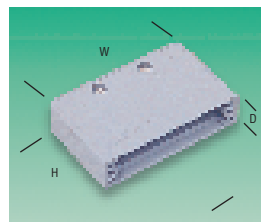

Low Profile Plastic

- The hoods provide a very compact package
- Where space is at a premium

Housing Grey thermoplastic

No. of Ways	Dimensions			
	H	W	D	
9	23	31.0	12.8	
15	28	39.4	12.8	
25	34	53.3	12.8	
37	43	69.7	12.8	

Mftrs. List No. 09670xx0411, where xx = No. of ways

CS57

No. of Ways	Order Code	Price Each				
		1+	10+	50+	100+	250+
9	105-561					
15	105-562					
25	105-563					
37	105-564