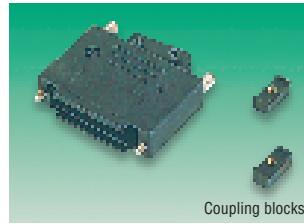

Low Cost Snap Together Triple Choice Option Cable Entry

Low cost, snap together for fast assembly. The cover comes complete with external cable clamp and internal tie wrap cable grip giving the option of using either method of cable retention, or both.

Plastic

A low cost screw together 'D' shell with captive metal jackscrews and external strain relief available in 9, 15, 25 and 37 ways. The body design provides valuable extra space for wiring. Line to line applications are catered for with coupling blocks which enable two in-line shells to be screwed together.